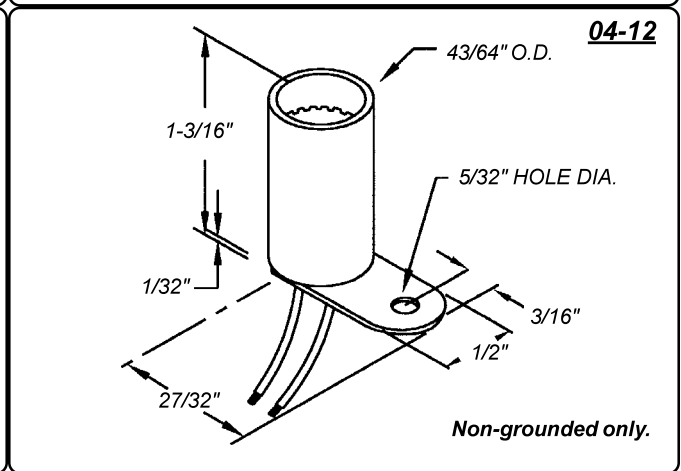

Candelabra Screw

4 SERIES

UL Listed • Non-Grounded
Maximum Rating: 75 Watts, 125 Volts

Brass Shell
Black Polyester Housing
6" Wire Leads