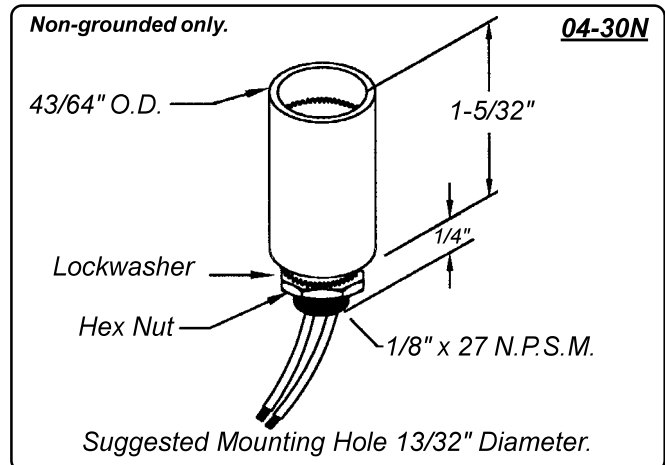

Candelabra Screw

4 SERIES

- CANDELABRA SCREW NON-GROUNDED LAMPHOLDERS
- 6" WIRE LEADS • BRASS SHELL IN BLACK POLYESTER HOUSING
- MAXIMUM RATING: 75 WATTS, 125 VOLTS
- UL LISTED • UL FILE E20356

Overview

The 4 Series lampholders are supplied with a brass shell in a polyester molded housing. Lampholders are supplied with 6" two wire leads and are non-grounded. Many bracket and mounting options are available including a 15/16" mounting hole plug button and a threaded bushing for 13/32" mounting holes. Lampholders are designed for use with candelabra screw lamps.

Specifications

Shell: brass.

Housing: black polyester. White housing also available.

Wire leads: 6" **Leads:** #18 AWG, black & white, bare copper, PVC insulated, UL/CSA rated 105° C, stripped 1/2". Non-grounded units are supplied with two 6" wire leads. Custom wire lengths, stripping, termination and wire types are also available.

Mounting:

Brackets: .025" to .032" zinc plated steel. Custom brackets and plating types are available.

Threaded bushing: for 13/32" diameter mounting hole. Supplied with lockwasher and hex nut.

Plug button: zinc plated steel for 15/16" mounting hole.

Maximum rating: 75 Watts, 125 Volts.

Can't find it here? We have many more standard and custom solutions

The items in this product sheets are only a small representative sample of the complete VCC product line. We manufacture many additional products which are not shown in this product sheet due to space constraints.

Custom products can also be designed uniquely for you by our Technical Support Professionals. Starting from your ideas and specifications, we work with your personnel to develop timely and cost effective solutions for your miniature lighting needs.

VCC Technical Support Services are provided without charge and may include designs, prototypes and pre-production samples.

For further information, phone Customer Service at 800.522.5546.