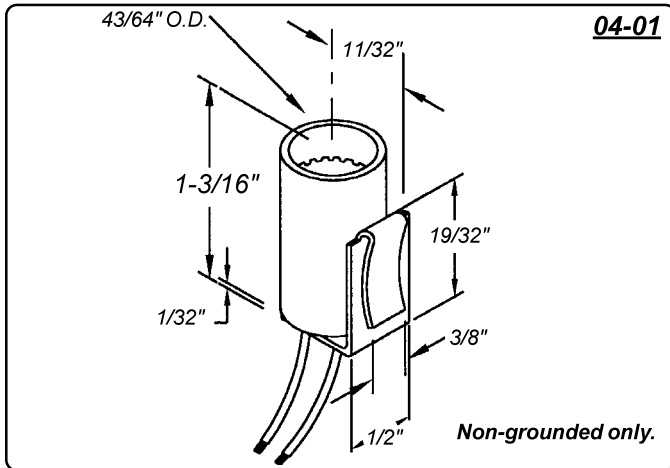

Candelabra Screw

4 SERIES

UL Listed • Non-Grounded
Maximum Rating: 75 Watts, 125 Volts

Brass Shell
Black Polyester Housing
6" Wire Leads