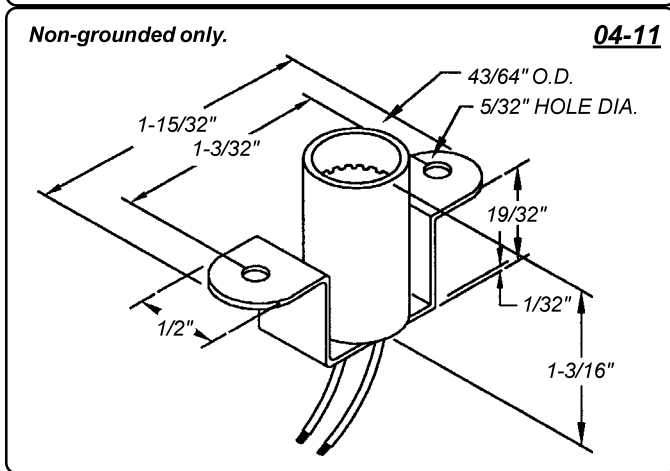

Candelabra Screw

4 SERIES

UL Listed • Non-Grounded
Maximum Rating: 75 Watts, 125 Volts

Brass Shell
Black Polyester Housing
6" Wire Leads