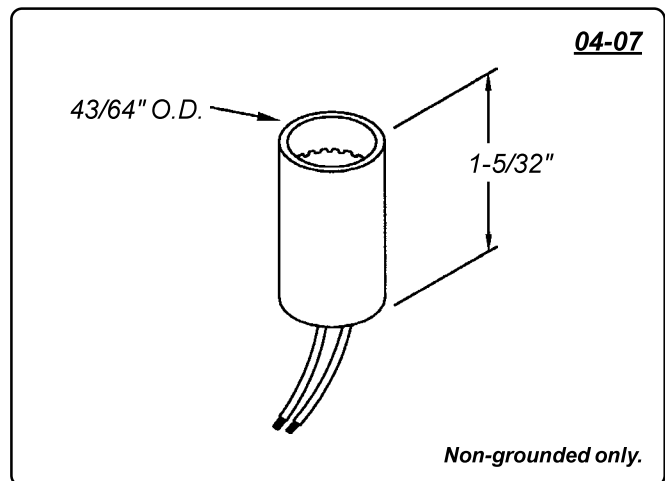

Candelabra Screw

4 SERIES

- CANDELABRA SCREW NON-GROUNDED LAMPHOLDERS
- 6" WIRE LEADS • BRASS SHELL IN BLACK POLYESTER HOUSING
- MAXIMUM RATING: 75 WATTS, 125 VOLTS
- UL LISTED • UL FILE E20356

Overview

The 4 Series lampholders are supplied with a brass shell in a polyester molded housing. Lampholders are supplied with 6" two wire leads and are non-grounded. Many bracket and mounting options are available including a 15/16" mounting hole plug button and a threaded bushing for 13/32" mounting holes. Lampholders are designed for use with candelabra screw lamps.

Specifications

Shell: brass.

Housing: black polyester. White housing also available.

Wire leads: 6" **Leads:** #18 AWG, black & white, bare copper, PVC insulated, UL/CSA rated 105° C, stripped 1/2". Non-grounded units are supplied with two 6" wire leads. Custom wire lengths, stripping, termination and wire types are also available.

Mounting:

Brackets: .025" to .032" zinc plated steel. Custom brackets and plating types are available.

Threaded bushing: for 13/32" diameter mounting hole. Supplied with lockwasher and hex nut.

Plug button: zinc plated steel for 15/16" mounting hole.

Maximum rating: 75 Watts, 125 Volts.

Can't find it here? We have many more standard and custom solutions

The items in this product sheets are only a small representative sample of the complete VCC product line. We manufacture many additional products which are not shown in this product sheet due to space constraints.

Custom products can also be designed uniquely for you by our Technical Support Professionals. Starting from your ideas and specifications, we work with your personnel to develop timely and cost effective solutions for your miniature lighting needs.

VCC Technical Support Services are provided without charge and may include designs, prototypes and pre-production samples.

For further information, phone Customer Service at 800.522.5546.