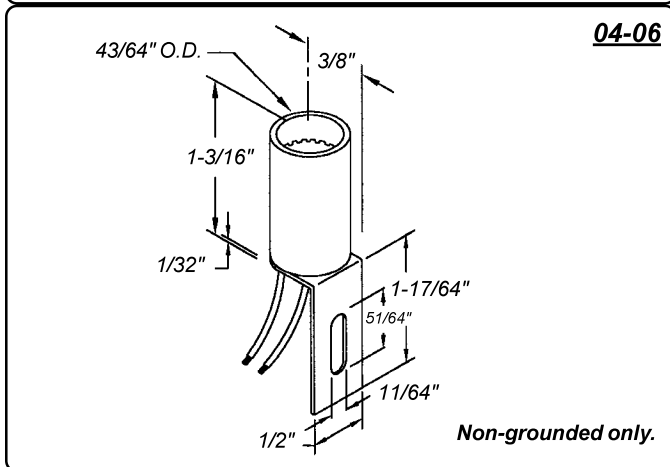

Candelabra Screw

4 SERIES

UL Listed • Non-Grounded
Maximum Rating: 75 Watts, 125 Volts

Brass Shell
Black Polyester Housing
6" Wire Leads