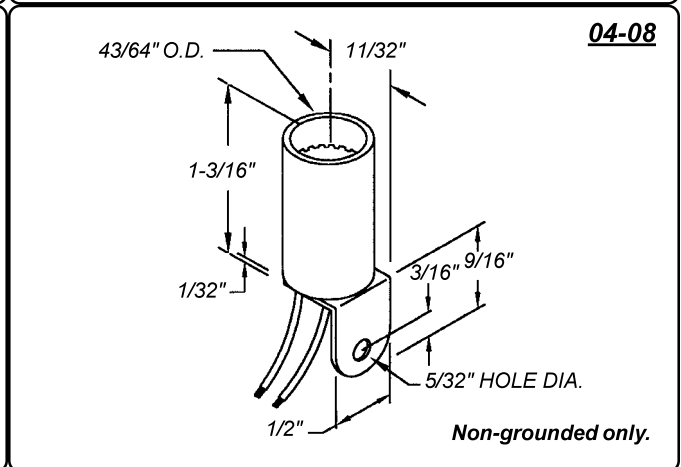

Candelabra Screw

4 SERIES

UL Listed • Non-Grounded
Maximum Rating: 75 Watts, 125 Volts

Brass Shell
Black Polyester Housing
6" Wire Leads