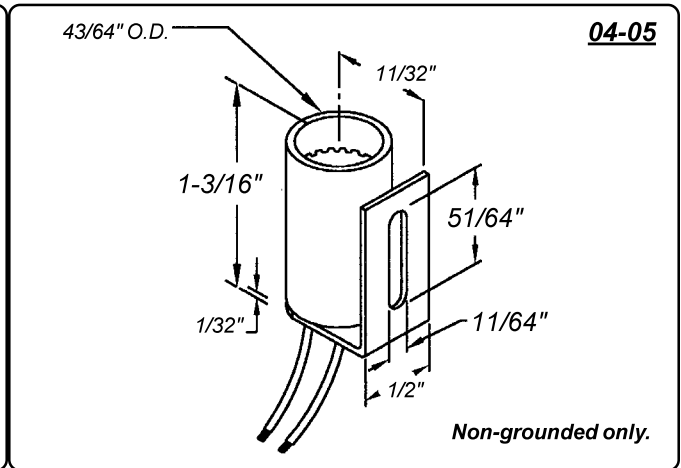

Candelabra Screw

4 SERIES

UL Listed • Non-Grounded
Maximum Rating: 75 Watts, 125 Volts

Brass Shell
Black Polyester Housing
6" Wire Leads