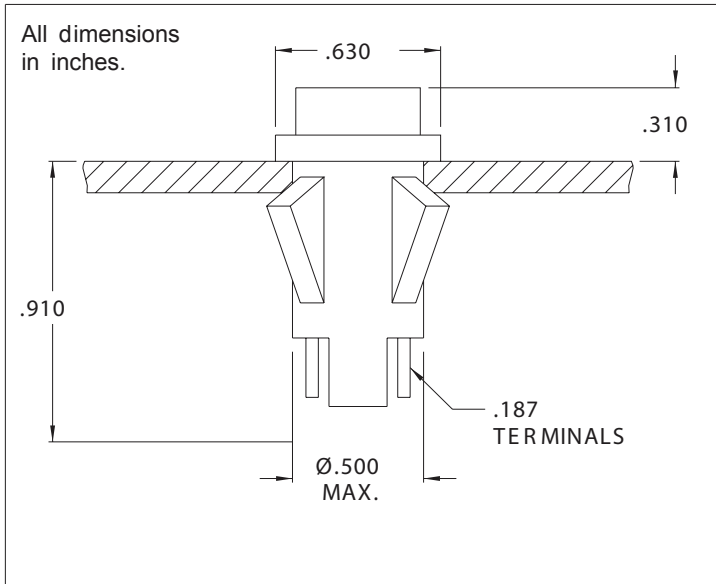

1050QC, 1051QC, 1052QC, 1053QC and 1090QC Series Non-Relampable Neon-Incandescent Indicator Lights

Description and Features

Mounting: Will snap-fit into Ø.500/.505 hole in panels .020/.100 thick. Push-on speednut SN0461 also available. Mounting hole pattern on page SP2.

Terminals: Tinned brass

Lens: Polycarbonate

Bezel: Polished stainless steel.

Housing: White Nylon

Lens Color	Neon		Incandescent	
	Model No. (105-125VAC)	Model No. (208-250V)	Model No. (12V)	Model No. (28V)
Red	1050QC 1	1051QC 1	1090QC 1-12V	1090QC 1-28V
Clear	1050QC 2	-	-	-
Amber	1050QC 3	1051QC 3	-	1090QC 3-28V
White	1050QC 4	1051QC 4	1090QC 4-12V	1090QC 4-28V
Green	1052QC 5*	1053QC 5*	1090QC 5-12V	1090QC 5-28V
Lamp used	C 2A+R resistor	C 2A+R resistor	#2162	#2187