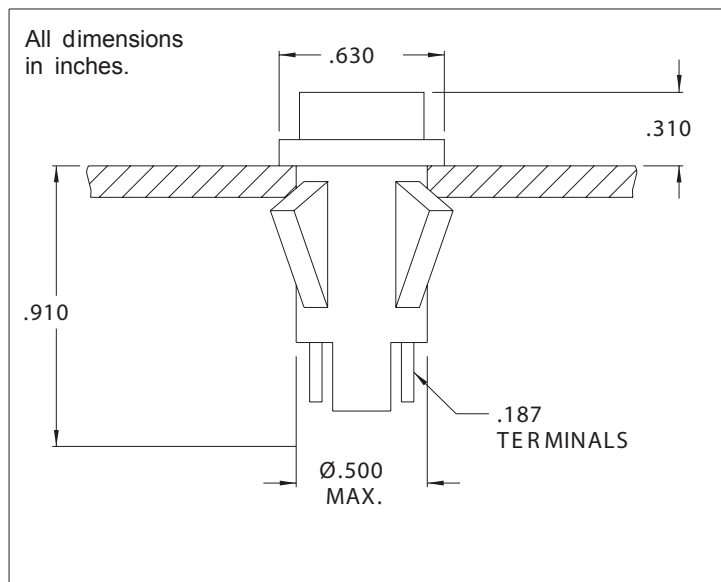

# 1050QC, 1051QC, 1052QC, 1053QC and 1090QC Series Non-Relampable Neon-Incandescent Indicator Lights

Mounting: Will snap-fit into Ø.500/.505 hole in panels .020/.100 thick. Push-on speednut SN0461 also available.

Terminals: Tinned brass

Lens: Polycarbonate

Bezel: Polished stainless steel.

Housing: White Nylon

Lens Color	Neon		Incandescent	
	Model No. (105-125VAC)	Model No. (208-250V)	Model No. (12V)	Model No. (28V)
Red	1050QC 1	1051QC 1	1090QC 1-12V	1090QC 1-28V
Clear	1050QC 2	-	-	-
Amber	1050QC 3	1051QC 3	-	1090QC3-28V
White	1050QC 4	1051QC 4	1090QC 4-12V	1090QC4-28V
Green	1052QC 5*	1053QC 5*	1090QC 5-12V	1090QC5-28V
Lamp used	C 2A+R resistor	C 2A+R resistor	#2162	#2187