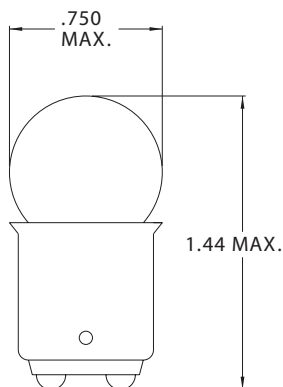

G-6 1/2 Contact Bayonet Base

| Part Number | Design Voltage | Amps | MSCP | Life Hours | Filament Type |
|-------------|----------------|------|------|------------|---------------|
| CM81 | 6.5 | 1.02 | 6.0 | 500 | C-2R |
| CM63 | 7.0 | .63 | 3.0 | 1,000 | C-2R |
| CM89 | 13.0 | .58 | 6.0 | 750 | C-2R |
| CM98 | 13.0 | .62 | 6.0 | 800 | C-2V |
| CM67 | 13.5 | .59 | 4.0 | 5,000 | C-2R |
| CM69 | 13.5 | .59 | 4.0 | 5,000 | C-2F |
| CM97 | 13.5 | .69 | 4.0 | 5,000 | C-2V |
| CM1155 | 13.5 | .59 | 4.0 | 5,000 | C-2R |
| CM631 | 14.0 | .63 | 6.0 | 1,000 | C-2R |
| CM1247 | 14.0 | .43 | 3.0 | 1,000 | C-2R |
| CM71 | 22.0 | .18 | 3.0 | 200 | C-2V |
| CM509 | 24.0 | .18 | 2.6 | 1,000 | C-2V |
| CM303 | 28.0 | .30 | 6.0 | 500 | C-2F |
| CM623 | 28.0 | .37 | 6.0 | 1,000 | 2C-2V |
| CM1251 | 28.0 | .23 | 3.0 | 2,000 | 2C-2V |
| CM1223 | 32.0 | .16 | 3.8 | 200 | C-2V |

G-6 1/2 Double Contact Bayonet Base

| Part Number | Design Voltage | Amps | MSCP | Life Hours | Filament Type |
|-------------|----------------|------|------|------------|---------------|
| CM82 | 6.5 | 1.02 | 6.0 | 500 | C-2R |
| CM83 | 6.5 | 1.15 | 6.0 | 1,200 | C-2R |
| CM1314 | 6.5 | 1.02 | 6.0 | 500 | C-2R |
| CM64 | 7.0 | .63 | 3.0 | 1,000 | C-2R |
| CM90 | 13.0 | .58 | 6.0 | 750 | C-2R |
| CM99 | 13.0 | .62 | 6.0 | 800 | C-2V |
| CM68 | 13.5 | .59 | 4.0 | 5,000 | C-2R |
| CM96 | 13.5 | .69 | 4.0 | 5,000 | C-2V |
| CM1178 | 13.5 | .69 | 4.0 | 5,000 | C-2V |
| CM632 | 14.0 | .63 | 6.0 | 1,000 | 2C-2R |
| CM72 | 22.0 | .18 | 3.0 | 200 | C-2V |
| CM304 | 28.0 | .30 | 6.0 | 500 | C-2F |
| CM624 | 28.0 | .37 | 6.0 | 1,000 | 2C-2V |
| CM1252 | 28.0 | .23 | 3.0 | 2,000 | 2C-2V |
| CM1224 | 32.0 | .16 | 3.8 | 200 | C-2F |