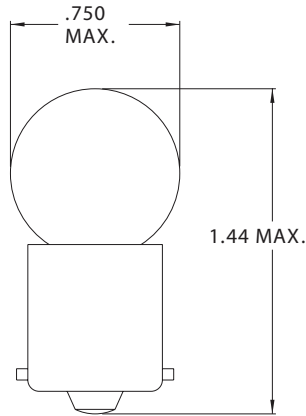

G-6 1/2 Contact Bayonet Base

| Part Number | Design Voltage | Amps | MSCP | Life Hours | Filament Type |
|-------------|----------------|------|------|------------|---------------|
| CM81 | 6.5 | 1.02 | 6.0 | 500 | C-2R |
| CM63 | 7.0 | .63 | 3.0 | 1,000 | C-2R |
| CM89 | 13.0 | .58 | 6.0 | 750 | C-2R |
| CM98 | 13.0 | .62 | 6.0 | 800 | C-2V |
| CM67 | 13.5 | .59 | 4.0 | 5,000 | C-2R |
| CM69 | 13.5 | .59 | 4.0 | 5,000 | C-2F |
| CM97 | 13.5 | .69 | 4.0 | 5,000 | C-2V |
| CM1155 | 13.5 | .59 | 4.0 | 5,000 | C-2R |
| CM631 | 14.0 | .63 | 6.0 | 1,000 | C-2R |
| CM1247 | 14.0 | .43 | 3.0 | 1,000 | C-2R |
| CM71 | 22.0 | .18 | 3.0 | 200 | C-2V |
| CM509 | 24.0 | .18 | 2.6 | 1,000 | C-2V |
| CM303 | 28.0 | .30 | 6.0 | 500 | C-2F |
| CM623 | 28.0 | .37 | 6.0 | 1,000 | 2C-2V |
| CM1251 | 28.0 | .23 | 3.0 | 2,000 | 2C-2V |
| CM1223 | 32.0 | .16 | 3.8 | 200 | C-2V |

G-6 1/2 Double Contact Bayonet Base

| Part Number | Design Voltage | Amps | MSCP | Life Hours | Filament Type |
|-------------|----------------|------|------|------------|---------------|
| CM82 | 6.5 | 1.02 | 6.0 | 500 | C-2R |
| CM83 | 6.5 | 1.15 | 6.0 | 1,200 | C-2R |
| CM1314 | 6.5 | 1.02 | 6.0 | 500 | C-2R |
| CM64 | 7.0 | .63 | 3.0 | 1,000 | C-2R |
| CM90 | 13.0 | .58 | 6.0 | 750 | C-2R |
| CM99 | 13.0 | .62 | 6.0 | 800 | C-2V |
| CM68 | 13.5 | .59 | 4.0 | 5,000 | C-2R |
| CM96 | 13.5 | .69 | 4.0 | 5,000 | C-2V |
| CM1178 | 13.5 | .69 | 4.0 | 5,000 | C-2V |
| CM632 | 14.0 | .63 | 6.0 | 1,000 | 2C-2R |
| CM72 | 22.0 | .18 | 3.0 | 200 | C-2V |
| CM304 | 28.0 | .30 | 6.0 | 500 | C-2F |
| CM624 | 28.0 | .37 | 6.0 | 1,000 | 2C-2V |
| CM1252 | 28.0 | .23 | 3.0 | 2,000 | 2C-2V |
| CM1224 | 32.0 | .16 | 3.8 | 200 | C-2F |