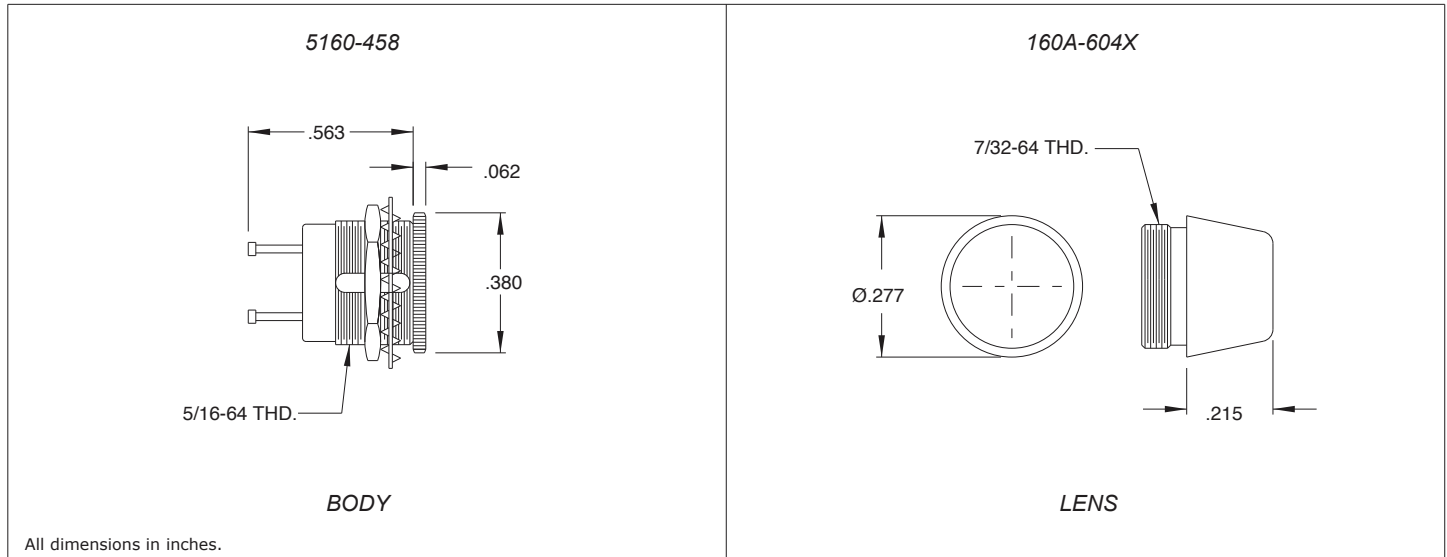

Gemlite Relampable Indicator Lights

Description and Features

The Chicago Miniature Lamp Gemlite Indicator Light is a versatile design capable of accepting all T-1 sub-midget flange based lamps. These high quality indicators provide reliable service in a vast array of military and commercial applications where a miniature relampable front panel indicator is required. The lamp is not included with this indicator light. Please order the required lamp separately.

Specifications

Lens Part Number	Description
160A-604R	Translucent Red
160A-604Y	Translucent Yellow
160A-604G	Translucent Green
160A-604W	Translucent White

Mounting Hole:	Ø.313 with provision for a "Double D" anti-rotation hole if desired (.288 across flats)
Mounting Centers:	.469
Maximum Panel Thickness:	.218
Housing/Material:	Black Nickel Plated Brass
Terminals:	Turret type, center contact terminal is gold plated brass, shell contact terminal is silver plated brass
Hex Nut:	Nickel plated brass
Lockwasher:	Nickel plated bronze
Lens:	High temperature lexan
Lens Shank:	Nickel plated brass
Electrical rating:	up to 30 Volts, up to 1 Watt