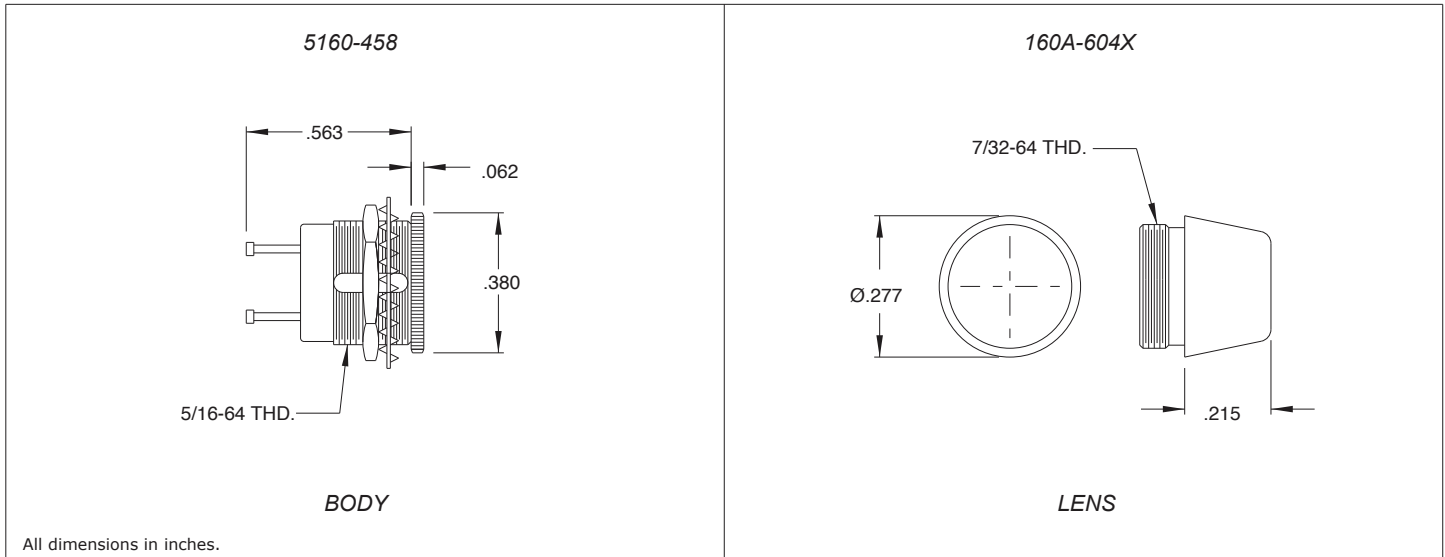

Gemlite Relampable Indicator Lights

Description and Features

The Chicago Miniature Lamp Gemlite Indicator Light is a versatile design capable of accepting all T-1 sub-midget flange based lamps. These high quality indicators provide reliable service in a vast array of military and commercial applications where a miniature relampable front panel indicator is required. The lamp is not included with this indicator light. Please order the required lamp separately.

Specifications

Lens Part Number	Description
160A-604R	Translucent Red
160A-604Y	Translucent Yellow
160A-604G	Translucent Green
160A-604W	Translucent White

Mounting Hole:	Ø.313 with provision for a "Double D" anti-rotation hole if desired (.288 across flats)
Mounting Centers:	.469
Maximum Panel Thickness:	.218
Housing/Material:	Black Nickel Plated Brass
Terminals:	Turret type, center contact terminal is gold plated brass, shell contact terminal is silver plated brass
Hex Nut:	Nickel plated brass
Lockwasher:	Nickel plated bronze
Lens:	High temperature lexan
Lens Shank:	Nickel plated brass
Electrical rating:	up to 30 Volts, up to 1 Watt