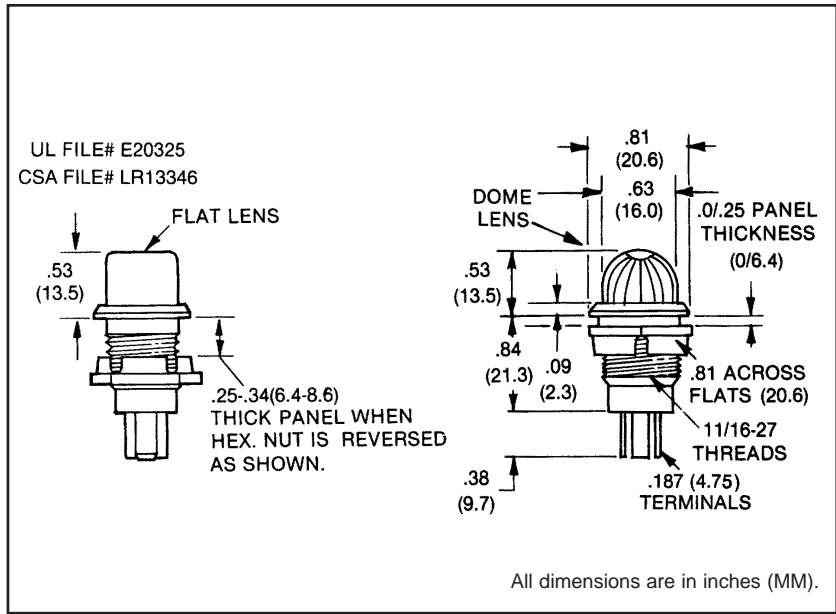

2802 Series Relampable Incandescent Indicator Light

DESCRIPTION AND FEATURES

Ordering Information: For use with T-2 Slide Base (standard) lamps, (see page 2-51). Complete assembly consists of socket (2802), lamp, and lens (see chart below). Items supplied unassembled. Lamp, lens and socket must be ordered separately.

Mounting: Supplied with polyester hex nut

Lens: Polycarbonate-threaded

Body: Black polyester

Terminals: Nickel plated brass

Bezel: Black

Lens Color	Part Number	
	Dome	Flat
Red	2811	2851
Clear	2812	2852
Amber	2813	2853
White	2814	2854
Green	2815	2855
Blue	2816	2856
Yellow	2817	2857