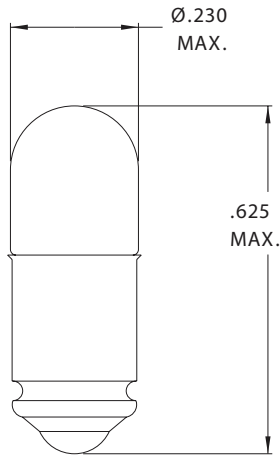

## T-1 3/4 Midget Groove Base

Part Number	Design Voltage	Amps	MSCP	Life Hours	Filament Type
CM698	1.35	.060	.010	500	C-6
CM266	2.50	.350	.210	10,000	C-2R
CM8699	2.50	.200	.220	500	C-2R
CM8704	2.70	.060	.040	6,000	C-2R
CM390	3.00	.015	.004	10,000	C-6
CM8849	3.00	.350	.300	10,000	C-2R
CM7345	4.50	.120	.050	25,000	C-2R
CM3152	5.00	.060	.150	5,000	C-2R
CM7346	5.00	.060	.030	60,000	C-2R
CM7347	5.00	.060	.050	25,000	C-2R
CM7348	5.00	.115	.150	40,000	C-2R
CM7350	5.00	.190	.450	1,000	C-2R
CM337	6.00	.200	.600	1,000	C-2R
CM8705	6.00	.040	.030	10,000	C-2R
CM8706	6.00	.200	.100	50,000	C-2F
CM379	6.30	.200	.400	20,000	C-2F
CM398	6.30	.200	.550	5,000	C-2R
CM7351	6.30	.040	.020	2,000	C-2V
CM7352	6.30	.150	.450	3,000	C-2R
CM8708	6.30	.070	.230	1,000	C-2R
CM397	10.0	.040	.080	5,000	C-2F
CM709	10.0	.140	.002	50,000	C-2F
CM7353	11.0	.022	.030	10,000	C-2F
CM7354	12.0	.040	.120	10,000	C-2F
CM336	14.0	.080	.500	1,500	C-2F
CM386	14.0	.080	.300	15,000	C-2F
CM393	14.0	.100	.500	10,000	C-2F
CM346	18.0	.040	.150	10,000	C-2F
CM457	22.0	.040	.300	2,000	C-2F
CM8177	24.0	.050	.500	1,000	C-2F
CM2350	28.0	.050	.700	1,000	C-2F
CM276	28.0	.060	.340	25,000	C-2F
CM334	28.0	.040	.340	4,000	C-2F
CM388	28.0	.040	.300	7,000	C-2F
CM6035	28.0	.024	.150	4,000	C-2F
CM7355	28.0	.040	.150	10,000	C-2F
CM7356	28.0	.065	.650	5,000	C-2F
CM2250	48.0	.025	.200	5,000	C-2F