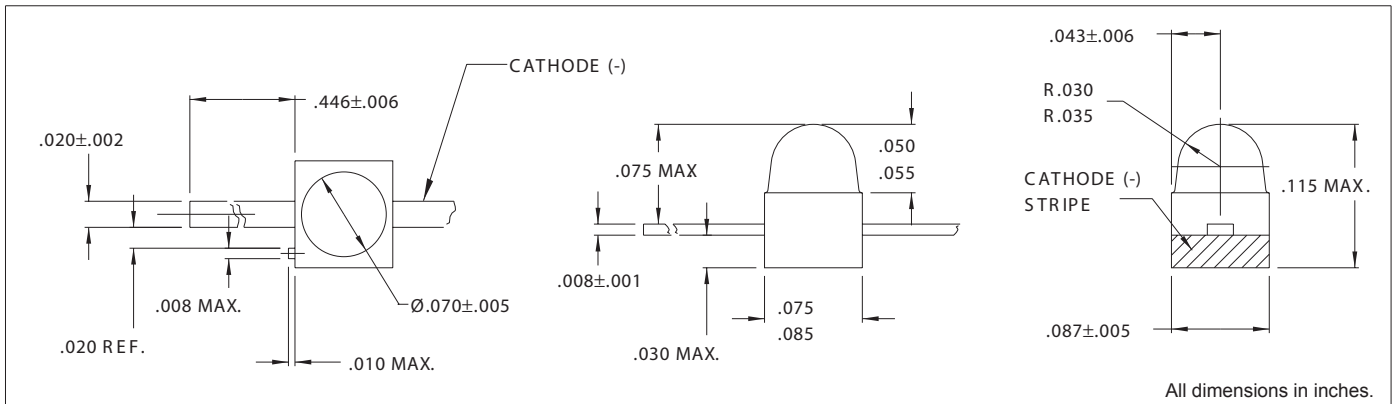

4307T Series Solid State LED Lamps-Sub Miniature 1.65mm

Description and Features

Sub-Miniature High Brite LEDs 5mcd (red)

- High intensity light output.
- Low profile package.
- Wide viewing angle.
- Diffused epoxy lens provides high on-off contrast ratio.

Electro-Optical Characteristics and Ratings

PART NUMBER	4307T1	4307T3	4307T5	4307T7
Output Color	Red	Amber	Green	Yellow
Diffusion	Diffused	Diffused	Diffused	Diffused
Package Color	Red	Amber	Green	Yellow
Rated Current (mA)	10	10	10	10
Forward Voltage Typ. (V)	2.2	2.2	2.3	2.2
Forward Voltage Max. (V)	3.0	3.0	3.0	3.0
Luminous Intensity Min. (mcd)	1.0	1.0	1.0	1.0
Luminous Intensity Typ. (mcd)	5.0	3.0	4.0	3.8
Capacitance @ V=0 (pF)	11	4	18	15
Peak Wavelength (nm)	635	603	565	583
Viewing Angle 20 1/2 (degrees)	80	90	70	90
Power Dissipation (mW)	120	135	120	120
Continuous Forward Current Max. (mA)	30	30	30	20
Reverse Breakdown Voltage Min. (V)	5	5	5	5
Peak Forward Current Max. (1ms-300pps) (A)	.06	.09	.06	.06