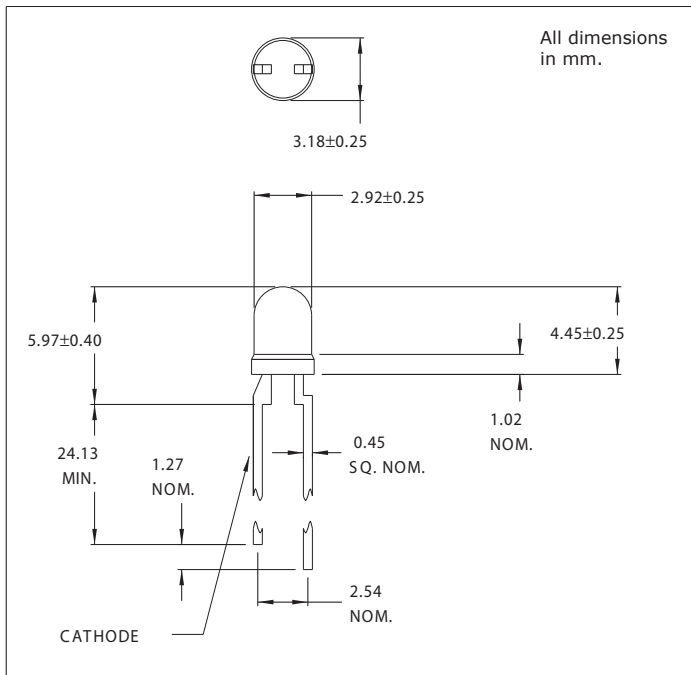

4318F Series Solid State LED Lamps-Super Brite T-1 (3mm)

Description and Features

T-1 Super Brite LEDs

- High intensity light output.
- Ideal for high ambient light conditions.

Electro-Optical Characteristics and Ratings

PART NUMBER	4318F1	4318F5	4318F7
Output Color	Red	Green	Yellow
Diffusion	Non-Diffused	Non-Diffused	Non-Diffused
Package Color	Clear	Clear	Clear
Test Current (mA)	20	20	20
Forward Voltage Typ. (V)	1.8	2.3	2.2
Forward Voltage Max. (V)	2.2	3.0	3.0
Luminous Intensity Min. (mcd)	35	27	23
Luminous Intensity Typ. (mcd)	65	80	85
Luminous Intensity Max. (mcd)	-	-	-
Peak Wavelength (nm)	650	565	583
Viewing Angle 20 1/2 (degrees)	45	45	45
Power Dissipation (mW)	87	-	-
Operating Temperature (°C)	-20 to +100	-20 to +100	-55 to +100
Storage Temperature (°C)	-55 to +100	-55 to +100	-55 to +100
Peak Forward Current Max. (1μs @ 10% duty cycle) (mA)	300	90	60
Reverse Voltage (IR=100μA) (V)	5	5	5
Lead Solder Time @ 260°C	5	5	5