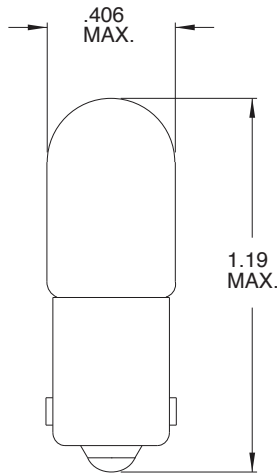

## T-3 1/4 Miniature Bayonet Base

Part Number	Design Voltage	Amps	MSCP	Life Hours	Filament Type
CM49	2.00	.06	.04	1,000	S-2
CM1809	2.00	.06	.02	1,000	C-6
CM43	2.50	.50	.50	3,000	C-2R
CM45	3.20	.35	.50	3,000	C-2R
CM1490	3.20	.16	.20	3,000	C-2R
CM1688	3.75	.09	.18	1,000	C-2R
CM1804	4.00	.06	.07	1,000	S-2
CM1867	4.00	.06	.06	2,000	C-6
CM1850	5.00	.09	.25	1,500	C-2R
CM1851	5.00	.12	.40	40	C-2R
CM1906	5.00	.07	.19	1,000	C-6
CM316	6.00	.70	3.40	500	C-2R
CM1689	6.00	.14	.35	2,000	C-2V
CM44	6.30	.25	.90	3,000	C-2R
CM47	6.30	.15	.50	3,000	C-2R
CM238	6.30	.50	2.00	2,000	C-2R
CM239	6.30	.36	.67	5,000	C-2R
CM240	6.30	.36	.67	5,000	C-2R
CM267	6.30	.15	.33	5,000	C-2R
CM755	6.30	.15	.33	20,000	C-2R
CM1302	6.30	.04	.08	5,000	C-6
CM1810	6.30	.40	1.40	3,000	C-2R
CM1847	6.30	.15	.38	5,000	C-2R
CM1866	6.30	.25	.65	5,000	C-2R
CM1888	7.00	.50	2.00	1,500	C-2R
CM1908	7.00	.19	.30	2,000	C-2R
CM1816	13.0	.33	3.00	1,000	C-2V
CM181	14.0	.41	3.00	1,500	C-2F
CM756	14.0	.08	.31	15,000	C-2F
CM1488	14.0	.15	1.50	200	C-2V
CM1815	14.0	.20	1.40	3,000	C-2V
CM1889	14.0	.27	2.00	1,500	C-2F
CM1891	14.0	.24	2.00	500	C-2F
CM1893	14.0	.33	2.00	7,500	C-2F
CM1894	14.0	.24	2.00	500	C-2V
CM1898	14.0	.24	2.00	7,500	2C-2R
CM216	14.4	.24	1.00	3,000	C-2F
CM1813	14.4	.10	.86	1,000	C-2V
CM1892	14.4	.12	.75	1,000	C-2F
CM1909	14.4	.10	.86	1,000	C-2V
CM1881	15.5	.24	2.20	500	C-2F