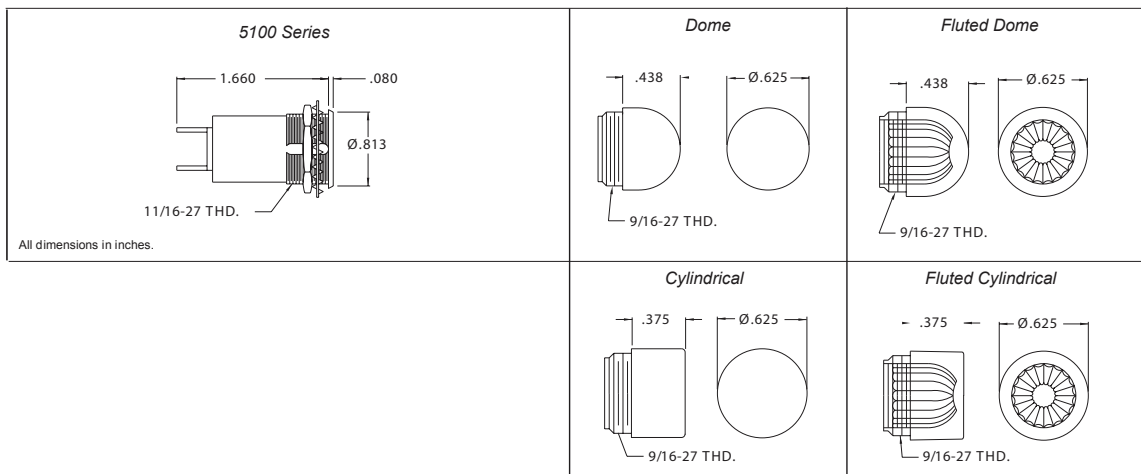

Miniature Relampable Indicator Light

Description and Features

The Chicago Miniature Lamp Miniature Indicator Lights are versatile, industry standard, front panel indicators capable of accepting a variety of T-2 and T-3 1/4 miniature bayonet based incandescent and neon lamps. These indicator lights accept a variety of different lens styles and colors, and are excellent for providing a large, bright, easily noticed status indicator. The lamp is not included with this indicator light; please order the required lamp separately.

Specifications

Part Number:	Description	Lens Part No:	Description
5100-822	Solder Lug Terminals, No Resistor	25P-306*	Transparent Dome
5100-823	Screw Type Terminals, No Resistor	25P-307**	Translucent Dome
5100-824	.250 Q.C. Terminals, No Resistor	25P-326*	Transparent Fluted Dome
		25P-606*	Transparent Cylindrical
		25P-607**Á	Translucent Cylindrical
		25P-626*Á	Transparent Fluted Cylindrical

* R = Red, A = Amber, G = Green, C = Clear
** R = Red, Y = Yellow, G = Green, W = White

Mounting Hole:	.688
Mounting Centers:	.969
Maximum Panel Thickness:	.406
Housing/Lens Material:	Glass filled polyester
Bezel:	Stainless steel
Hex Nut:	Zinc plated steel
Lockwasher:	Chromate treated steel
Lenses:	High temperature lexan
Approvals:	UL listed (except Q.C. terminal versions)
Electrical Rating:	up to 250 Volts, up to 3 Watts (contact factory for specific product rating)