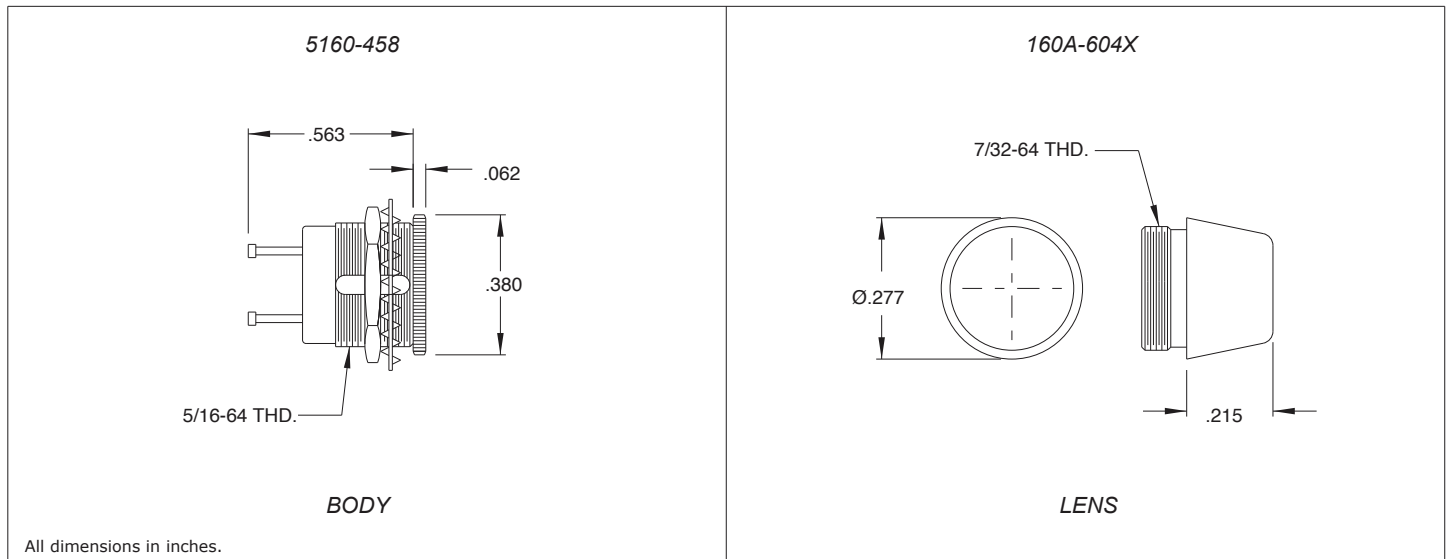

### Description and Features

The Chicago Miniature Lamp Gemlite Indicator Light is a versatile design capable of accepting all T-1 sub-midget flange based lamps. These high quality indicators provide reliable service in a vast array of military and commercial applications where a miniature relampable front panel indicator is required. The lamp is not included with this indicator light. Please order the required lamp separately.

## Specifications

Lens Part Number	Description
160A-604R	Translucent Red
160A-604Y	Translucent Yellow
160A-604G	Translucent Green
160A-604W	Translucent White

Mounting Hole:	Ø.313 with provision for a "Double D" anti-rotation hole if desired (.288 across flats)
Mounting Centers:	.469
Maximum Panel Thickness:	.218
Housing/Material:	Black Nickel Plated Brass
Terminals:	Turret type, center contact terminal is gold plated brass, shell contact terminal is silver plated brass
Hex Nut:	Nickel plated brass
Lockwasher:	Nickel plated bronze
Lens:	High temperature lexan
Lens Shank:	Nickel plated brass
Electrical rating:	up to 30 Volts, up to 1 Watt