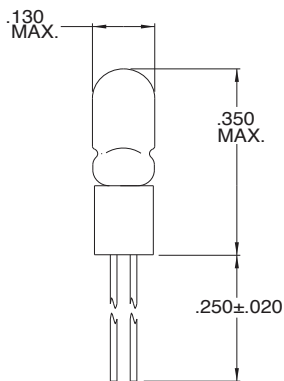

T-1 Sub-Midget Flange Base

Part Number	Design Voltage	Amps	MSCP	Life Hours	Filament Type
CM7234	5.0	.030	.030	16,000	C-2F
CM7235	5.0	.080	.150	3,000	C-2R
CM7236	5.0	.115	.200	5,000	C-2R
CM7237	5.0	.120	.200	5,000	C-2R
CM7238	5.0	.115	.100	10,000	C-2R
CM7239	5.0	.125	.250	5,000	C-2R
CM7250	5.0	.045	.040	10,000	C-2R
CM8022	5.0	.020	.030	10,000	C-2R
CM8605	5.0	.017	.005	10,000	C-2R
CM7240	10.0	.027	.100	10,000	C-2F
CM32	12.0	.060	.130	16,000	C-2F
CM22	14.0	.040	.130	10,000	C-2V
CM8112	14.0	.065	.150	10,000	C-2F
CM7241	18.0	.026	.150	10,000	C-2F
CM6839	28.0	.024	.130	4,000	CC-2F

T-1 Bi-Pin Base (.050")

Part Number	Design Voltage	Amps	MSCP	Life Hours	Filament Type
CM7252	1.25	.012	.004	1,000	C-6
CM7253	1.35	.220	.020	25,000	C-2R
CM7254	1.5	.015	.010	5,000	C-2R
CM7255	1.5	.075	.030	16,000	C-2R
CM7256	2.5	.015	.001	10,000	C-2R
CM7257	2.5	.320	.210	5,000	C-2R
CM7732	2.5	.100	.100	10,000	C-2R
CM3229	3.0	.015	.020	5,000	C-6
CM7258	3.0	.008	.001	16,000	C-2R
CM7259	3.0	.013	.001	16,000	C-2R
CM7260	3.0	.060	.030	100,000	C-2R
CM7261	3.0	.120	.150	16,000	C-2R
CM7022	5.0	.020	.030	10,000	C-2R
CM7262	5.0	.017	.005	10,000	C-2R
CM7263	5.0	.030	.030	16,000	C-2R
CM7264	5.0	.045	.040	10,000	C-2R
CM7265	5.0	.060	.150	5,000	C-2R
CM7266	5.0	.080	.150	15,000	C-2R
CM7267	5.0	.115	.200	5,000	C-2R
CM7268	5.0	.125	.250	5,000	C-2R
CM7270	5.0	.060	.030	60,000	C-2R
CM7271	5.0	.060	.050	40,000	C-2R