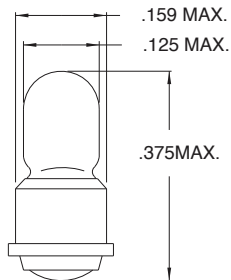

T-1 Sub-Midget Flange Base

Part Number	Design Voltage	Amps	MSCP	Life Hours	Filament Type
CM7234	5.0	.030	.030	16,000	C-2F
CM7235	5.0	.080	.150	3,000	C-2R
CM7236	5.0	.115	.200	5,000	C-2R
CM7237	5.0	.120	.200	5,000	C-2R
CM7238	5.0	.115	.100	10,000	C-2R
CM7239	5.0	.125	.250	5,000	C-2R
CM7250	5.0	.045	.040	10,000	C-2R
CM8022	5.0	.020	.030	10,000	C-2R
CM8605	5.0	.017	.005	10,000	C-2R
CM7240	10.0	.027	.100	10,000	C-2F
CM32	12.0	.060	.130	16,000	C-2F
CM22	14.0	.040	.130	10,000	C-2V
CM8112	14.0	.065	.150	10,000	C-2F
CM7241	18.0	.026	.150	10,000	C-2F
CM6839	28.0	.024	.130	4,000	CC-2F

T-1 Bi-Pin Base (.050")

Part Number	Design Voltage	Amps	MSCP	Life Hours	Filament Type
CM7252	1.25	.012	.004	1,000	C-6
CM7253	1.35	.220	.020	25,000	C-2R
CM7254	1.5	.015	.010	5,000	C-2R
CM7255	1.5	.075	.030	16,000	C-2R
CM7256	2.5	.015	.001	10,000	C-2R
CM7257	2.5	.320	.210	5,000	C-2R
CM7732	2.5	.100	.100	10,000	C-2R
CM3229	3.0	.015	.020	5,000	C-6
CM7258	3.0	.008	.001	16,000	C-2R
CM7259	3.0	.013	.001	16,000	C-2R
CM7260	3.0	.060	.030	100,000	C-2R
CM7261	3.0	.120	.150	16,000	C-2R
CM7022	5.0	.020	.030	10,000	C-2R
CM7262	5.0	.017	.005	10,000	C-2R
CM7263	5.0	.030	.030	16,000	C-2R
CM7264	5.0	.045	.040	10,000	C-2R
CM7265	5.0	.060	.150	5,000	C-2R
CM7266	5.0	.080	.150	15,000	C-2R
CM7267	5.0	.115	.200	5,000	C-2R
CM7268	5.0	.125	.250	5,000	C-2R
CM7270	5.0	.060	.030	60,000	C-2R
CM7271	5.0	.060	.050	40,000	C-2R