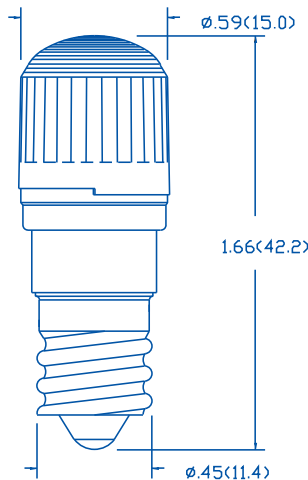

- Candelabra Screw Base
- Double-Contact Bayonet Base
- Built-in shunt resistor (optional)
- Bi-Polar
- High-Intensity
- Up to 100,000-hour life
- Shock and vibration resistant

INCANDESCENT LAMP #	PowerLine® PART # STANDARD	PowerLine® PART # WITH SHUNT RESISTOR	APPLIED VOLTAGE	MAXIMUM VOLTAGE	FIG #
3S6/120V	6S6L120-CWX	6S6LS120-CWX	120AC/DC	130	1
6S6/30V	6S6L30-CWX	6S6LS30-CWX	30AC/DC	33	1
6S6/120V	6S6L120-CWX	6S6LS120-CWX	120AC/DC	130	1
6S6DC/120V	6S6DCL120-CWX	6S6DCLS120-CWX	120AC/DC	130	2
6S6/130V	6S6L130-CWX	6S6LS130-CWX	130AC/DC	140	1
6S6DC/130	6S6DCL130-CWX	6S6DCLS130-CWX	130AC/DC	140	2
6S6/155V	6S6L155-CWX	6S6LS155-CWX	155AC/DC	165	1

6S6L
Figure 1

6S6DCL
Figure 2

All dimensions are in inches (mm) Tolerances: .xx"(.x) ±0.25"(.63)/ .xxx"(.xx)±.010"(.25) Specifications are subject to change without notice.

X-ON Electronics

Largest Supplier of Electrical and Electronic Components