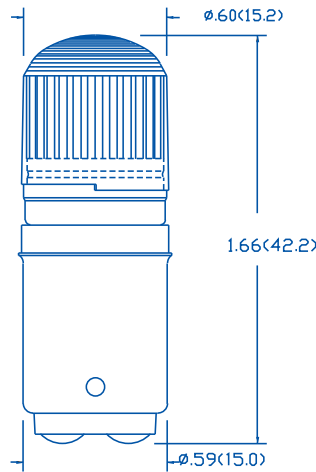

- Candelabra Screw Base
- Double-Contact Bayonet Base
- Built-in shunt resistor (optional)
- Bi-Polar
- High-Intensity
- Up to 100,000-hour life
- Shock and vibration resistant

INCANDESCENT LAMP #	PowerLine® PART # STANDARD	PowerLine® PART # WITH SHUNT RESISTOR	APPLIED VOLTAGE	MAXIMUM VOLTAGE	FIG #
3S6/120V	6S6L120-CWX	6S6LS120-CWX	120AC/DC	130	1
6S6/30V	6S6L30-CWX	6S6LS30-CWX	30AC/DC	33	1
6S6/120V	6S6L120-CWX	6S6LS120-CWX	120AC/DC	130	1
6S6DC/120V	6S6DCL120-CWX	6S6DCLS120-CWX	120AC/DC	130	2
6S6/130V	6S6L130-CWX	6S6LS130-CWX	130AC/DC	140	1
6S6DC/130	6S6DCL130-CWX	6S6DCLS130-CWX	130AC/DC	140	2
6S6/155V	6S6L155-CWX	6S6LS155-CWX	155AC/DC	165	1

6S6L
Figure 1

6S6DCL
Figure 2

All dimensions are in inches (mm) Tolerances: .xx"(.x) ±0.25"(.63)/ .xxx"(.xx)±.010"(.25) Specifications are subject to change without notice.

X-ON Electronics

Largest Supplier of Electrical and Electronic Components