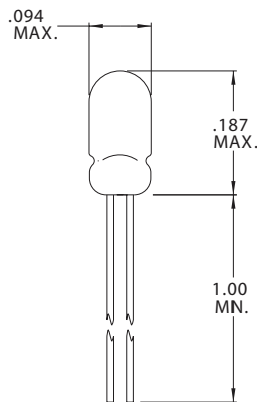

S-11 Double Contact Bayonet Base

Part Number	Design Voltage	Amps	MSCP	Life Hours	Filament Type
CM1724	6.2	4.50	32.0	400	C-6
CM310	28.0	.90	32.0	300	C-2V
CM312	28.0	1.29	50.0	300	C-2V

T-3/4 Wire Terminal

Part Number	Design Voltage	Amps	MSCP	Life Hours	Filament Type
CM7101	1.5	.015	.010	5,000	C-2R
CM28	4.5	.021	.020	5,000	C-2R
CM30	4.5	.021	.020	5,000	C-2R
CM3102	4.5	.022	.020	5,000	C-2R
CM2	5.0	.021	.030	10,000	C-2R
CM6153	5.0	.060	.150	3,000	C-2R
CM6803	5.0	.060	.030	60,000	C-2R
CM6833	5.0	.060	.050	25,000	C-2R
CM7102	5.0	.115	.200	5,000	C-2R
CM7133	5.0	.075	.090	25,000	C-2R
CM7153	5.0	.115	.150	40,000	C-2R
CM8537	5.0	.015	.020	1,000	C-2R
CM8666	5.0	.080	.150	15,000	C-2R

T-3/4 Micro-Midget Flange Base

Part Number	Design Voltage	Amps	MSCP	Life Hours	Filament Type
CM3810	1.5	.015	.003	10,000	C-6
CM3811	1.5	.015	.010	5,000	C-6
CM7121	2.5	.110	.001	10,000	C-2R
CM6183	5.0	.060	.150	3,000	C-2
CM7122	5.0	.021	.030	10,000	C-2R
CM7123	5.0	.115	.200	5,000	C-2R
CM8270	5.0	.115	.150	40,000	C-2R