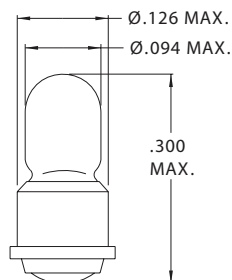

S-11 Double Contact Bayonet Base

Part Number	Design Voltage	Amps	MSCP	Life Hours	Filament Type
CM1724	6.2	4.50	32.0	400	C-6
CM310	28.0	.90	32.0	300	C-2V
CM312	28.0	1.29	50.0	300	C-2V

T-3/4 Wire Terminal

Part Number	Design Voltage	Amps	MSCP	Life Hours	Filament Type
CM7101	1.5	.015	.010	5,000	C-2R
CM28	4.5	.021	.020	5,000	C-2R
CM30	4.5	.021	.020	5,000	C-2R
CM3102	4.5	.022	.020	5,000	C-2R
CM2	5.0	.021	.030	10,000	C-2R
CM6153	5.0	.060	.150	3,000	C-2R
CM6803	5.0	.060	.030	60,000	C-2R
CM6833	5.0	.060	.050	25,000	C-2R
CM7102	5.0	.115	.200	5,000	C-2R
CM7133	5.0	.075	.090	25,000	C-2R
CM7153	5.0	.115	.150	40,000	C-2R
CM8537	5.0	.015	.020	1,000	C-2R
CM8666	5.0	.080	.150	15,000	C-2R

T-3/4 Micro-Midget Flange Base

Part Number	Design Voltage	Amps	MSCP	Life Hours	Filament Type
CM3810	1.5	.015	.003	10,000	C-6
CM3811	1.5	.015	.010	5,000	C-6
CM7121	2.5	.110	.001	10,000	C-2R
CM6183	5.0	.060	.150	3,000	C-2
CM7122	5.0	.021	.030	10,000	C-2R
CM7123	5.0	.115	.200	5,000	C-2R
CM8270	5.0	.115	.150	40,000	C-2R