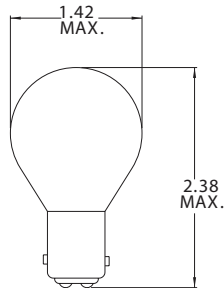

S-11 Double Contact Bayonet Base

Part Number	Design Voltage	Amps	MSCP	Life Hours	Filament Type
CM1724	6.2	4.50	32.0	400	C-6
CM310	28.0	.90	32.0	300	C-2V
CM312	28.0	1.29	50.0	300	C-2V

T-3/4 Wire Terminal

Part Number	Design Voltage	Amps	MSCP	Life Hours	Filament Type
CM7101	1.5	.015	.010	5,000	C-2R
CM28	4.5	.021	.020	5,000	C-2R
CM30	4.5	.021	.020	5,000	C-2R
CM3102	4.5	.022	.020	5,000	C-2R
CM2	5.0	.021	.030	10,000	C-2R
CM6153	5.0	.060	.150	3,000	C-2R
CM6803	5.0	.060	.030	60,000	C-2R
CM6833	5.0	.060	.050	25,000	C-2R
CM7102	5.0	.115	.200	5,000	C-2R
CM7133	5.0	.075	.090	25,000	C-2R
CM7153	5.0	.115	.150	40,000	C-2R
CM8537	5.0	.015	.020	1,000	C-2R
CM8666	5.0	.080	.150	15,000	C-2R

T-3/4 Micro-Midget Flange Base

Part Number	Design Voltage	Amps	MSCP	Life Hours	Filament Type
CM3810	1.5	.015	.003	10,000	C-6
CM3811	1.5	.015	.010	5,000	C-6
CM7121	2.5	.110	.001	10,000	C-2R
CM6183	5.0	.060	.150	3,000	C-2
CM7122	5.0	.021	.030	10,000	C-2R
CM7123	5.0	.115	.200	5,000	C-2R
CM8270	5.0	.115	.150	40,000	C-2R