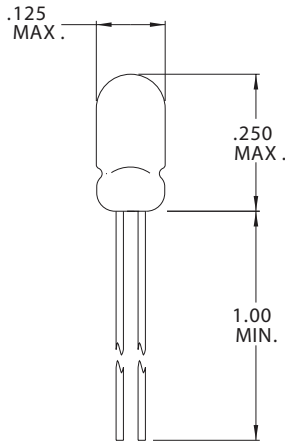

T-1 Wire Terminal (standard)

Part Number	Design Voltage	Amps	MSCP	Life Hours	Filament Type
CM6151	5.0	.060	.150	5,000	C-2R
CM6211	5.0	.080	.150	15,000	C-2R
CM7214	5.0	.115	.220	5,000	C-2R
CM7215	5.0	.115	.190	10,000	C-2R
CM7216	5.0	.125	.250	5,000	C-2R
CM8175	5.0	.125	.250	5,000	C-2R
CM8179	5.0	.125	.250	5,000	C-2R
CM8602	5.0	.017	.005	10,000	C-2R
CM8729	5.0	.045	.040	10,000	C-2R
CM7218	10.0	.027	.100	10,000	C-2F
CM7219	12.0	.060	.150	10,000	C-2F
CM23	14.0	.040	.150	16,000	C-2V
CM8111	14.0	.065	.150	10,000	C-2F
CM7220	18.0	.026	.150	10,000	C-2F
CM6838	28.0	.024	.150	4,000	CC-2F

T-1 Sub-Midget Flange Base

Part Number	Design Voltage	Amps	MSCP	Life Hours	Filament Type
CM7244	1.25	.012	.004	1,000	C-6
CM7245	1.35	.220	.020	25,000	C-2R
CM7226	1.5	.015	.010	5,000	C-2R
CM7227	1.5	.066	.015	100,000	C-2R
CM7228	1.5	.008	.001	10,000	C-2V
CM8102	1.5	.075	.030	16,000	C-2R
CM7246	2.5	.015	.001	10,000	C-2R
CM7247	2.5	.100	.100	10,000	C-2R
CM7248	2.5	.320	.210	5,000	C-2R
CM679	3.0	.013	.001	10,000	C-2R
CM7229	3.0	.016	.020	5,000	C-2R
CM7230	3.0	.025	.020	10,000	C-2R
CM7231	3.0	.060	.030	100,000	C-2R
CM7232	3.0	.120	.130	16,000	C-2R
CM7249	3.0	.008	.001	16,000	C-2R
CM682	5.0	.060	.030	60,000	C-2R
CM685	5.0	.060	.050	25,000	C-2R
CM714	5.0	.075	.090	25,000	C-2R
CM718	5.0	.115	.150	40,000	C-2R
CM6810	5.0	.060	.150	5,000	C-2R
CM7006	5.0	.064	.080	40,000	C-2R
CM7233	5.0	.016	.015	10,000	C-2V