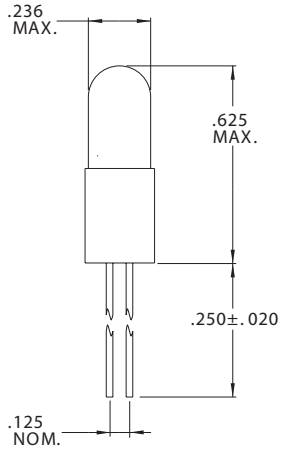

T-1 3/4 Bi-Pin Base (.125")

Part Number	Design Voltage	Amps	MSCP	Life Hours	Filament Type
CM2301	1.35	.060	.020	500	S-2
CM7931	1.35	.060	.010	500	C-2R
CM2302	2.50	.200	.200	500	C-2R
CM7868	2.50	.350	.210	10,000	C-2R
CM7968	2.50	.200	.200	500	C-2R
CM2303	2.70	.060	.040	500	C-2R
CM7838	2.70	.060	.040	6,000	C-2R
CM2304	3.00	.300	.340	1,500	C-2R
CM7375	3.00	.015	.004	10,000	C-6
CM7847	3.00	.350	.300	10,000	C-2R
CM7359	4.50	.120	.050	25,000	C-2R
CM3149	5.00	.060	.150	5,000	C-2R
CM7360	5.00	.060	.030	60,000	C-2R
CM7361	5.00	.060	.050	25,000	C-2R
CM7362	5.00	.115	.150	40,000	C-2R
CM7363	5.00	.190	.450	1,000	C-2R
CM7366	5.00	.200	.340	15,000	C-2R
CM2305	6.00	.040	.050	1,000	C-6
CM2306	6.00	.200	.600	1,000	C-2R
CM2323	6.00	.200	.600	1,000	C-2R
CM7328	6.00	.200	.600	1,000	C-2R
CM7364	6.00	.200	.100	50,000	C-2F
CM7945	6.00	.040	.030	10,000	C-2R
CM2307	6.30	.200	.340	5,000	C-2R
CM2319	6.30	.200	.400	2,000	C-2F
CM2334	6.30	.075	.250	1,000	C-2R
CM2337	6.30	.200	.400	20,000	C-2R
CM7349	6.30	.200	.550	5,000	C-2R
CM7368	6.30	.150	.450	3,000	C-2R
CM7377	6.30	.075	.230	1,000	C-2R
CM7380	6.30	.040	.020	20,000	C-2V
CM7381	6.30	.200	.400	20,000	C-2F
CM2308	10.0	.015	.010	5,000	C-2F
CM2309	10.0	.040	.050	5,000	C-2R
CM7344	10.0	.014	.002	50,000	C-2F
CM7367	10.0	.040	.080	5,000	C-2F
CM7369	11.0	.022	.030	10,000	C-2F
CM7174	12.0	.040	.120	5,000	C-2V
CM7371	12.0	.040	.120	10,000	C-2F
CM2310	14.0	.080	.500	750	C-2F