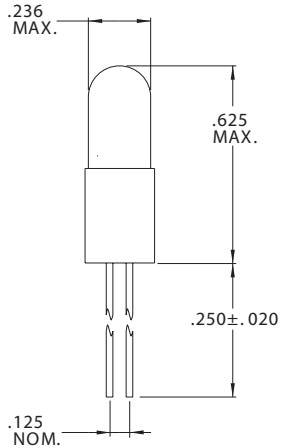

T-1 3/4 Bi-Pin Base (.125")

Part Number	Design Voltage	Amps	MSCP	Life Hours	Filament Type
CM2301	1.35	.060	.020	500	S-2
CM7931	1.35	.060	.010	500	C-2R
CM2302	2.50	.200	.200	500	C-2R
CM7868	2.50	.350	.210	10,000	C-2R
CM7968	2.50	.200	.200	500	C-2R
CM2303	2.70	.060	.040	500	C-2R
CM7838	2.70	.060	.040	6,000	C-2R
CM2304	3.00	.300	.340	1,500	C-2R
CM7375	3.00	.015	.004	10,000	C-6
CM7847	3.00	.350	.300	10,000	C-2R
CM7359	4.50	.120	.050	25,000	C-2R
CM3149	5.00	.060	.150	5,000	C-2R
CM7360	5.00	.060	.030	60,000	C-2R
CM7361	5.00	.060	.050	25,000	C-2R
CM7362	5.00	.115	.150	40,000	C-2R
CM7363	5.00	.190	.450	1,000	C-2R
CM7366	5.00	.200	.340	15,000	C-2R
CM2305	6.00	.040	.050	1,000	C-6
CM2306	6.00	.200	.600	1,000	C-2R
CM2323	6.00	.200	.600	1,000	C-2R
CM7328	6.00	.200	.600	1,000	C-2R
CM7364	6.00	.200	.100	50,000	C-2F
CM7945	6.00	.040	.030	10,000	C-2R
CM2307	6.30	.200	.340	5,000	C-2R
CM2319	6.30	.200	.400	2,000	C-2F
CM2334	6.30	.075	.250	1,000	C-2R
CM2337	6.30	.200	.400	20,000	C-2R
CM7349	6.30	.200	.550	5,000	C-2R
CM7368	6.30	.150	.450	3,000	C-2R
CM7377	6.30	.075	.230	1,000	C-2R
CM7380	6.30	.040	.020	20,000	C-2V
CM7381	6.30	.200	.400	20,000	C-2F
CM2308	10.0	.015	.010	5,000	C-2F
CM2309	10.0	.040	.050	5,000	C-2R
CM7344	10.0	.014	.002	50,000	C-2F
CM7367	10.0	.040	.080	5,000	C-2F
CM7369	11.0	.022	.030	10,000	C-2F
CM7174	12.0	.040	.120	5,000	C-2V
CM7371	12.0	.040	.120	10,000	C-2F
CM2310	14.0	.080	.500	750	C-2F