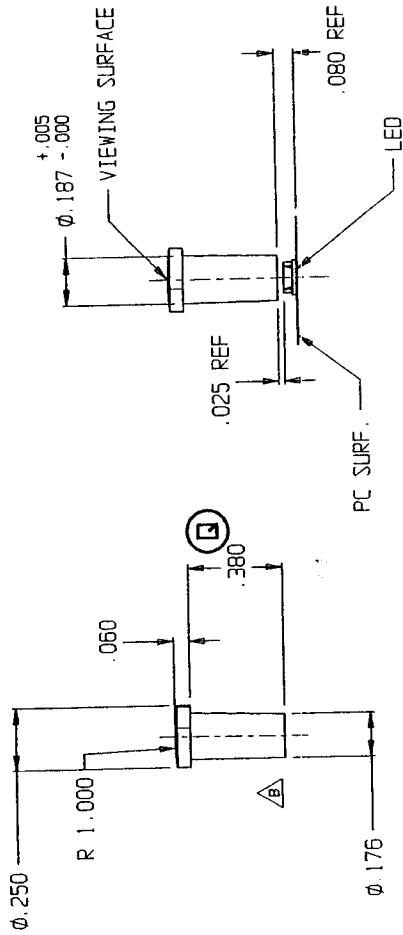

REV	ECR NO./DESCRIPTION	DATE
A	14794 NEW RELEASE	7/7/97
B	14820 WAS Ø.160 HM	7/14/97
C	14848 CHANGED TO SALES DWG. RM	7/23/97

- NOTES:
1. LIGHTPIPE TO BE MOLDED IN A CLEAR 94-V0 POLYCARBIMATE.
 2. PART TO BE FREE OF BUBBLES AND BLACK SPECKS THAT MAY INHIBIT LIGHT OUTPUT WHEN VIEWED AT THE NORMAL VIEWING ANGLE
 3. VIEWING SURFACE TO HAVE A #24 CHARMILLE FINISH
 4. LED SHOWN FOR REFERENCE

DO NOT SCALE

FOR INSPECTION USE ONLY
 (X) SPC DOCUMENTATION REQ. (X R CHARTS)

OCT 10 2000
 DIST. S

PART NO.	TITLE
7511A53	VERTICAL LIGHTPIPE
MATERIAL:	SEE NOTE
FINISH:	NOTED
TOLERANCE UNLESS OTHERWISE SPECIFIED:	DRAWN H. MARINO
INCHES .005 ±.010	CHECKED NS 10-5-98
ANGLE ± 1 deg.	ENG. APPROV NS 10-5-98
SCALE: 2 : 1	
REV	B13679
C	