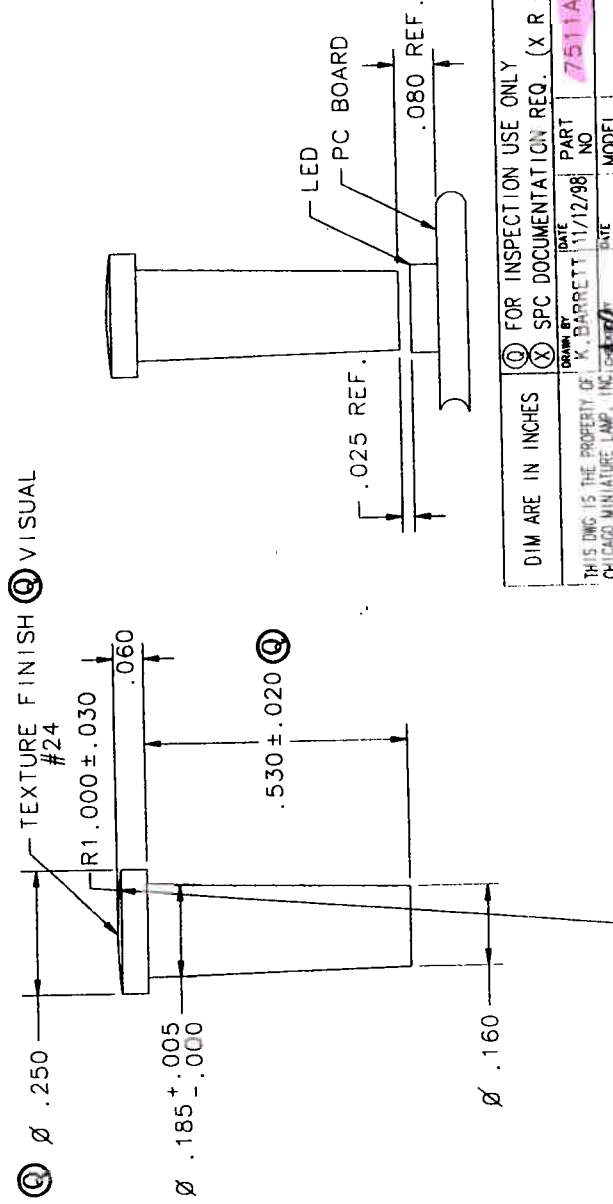

REVISIONS		
REV	ECR NO	DATE
A	16926	10/5/98
B	17117	11/12/98

NOTES:
 1. LIGHTPIPE TO BE MOLDED IN A CLEAR 94-VO POLYCARBONATE COMPONENT TO BE FREE OF IMPERFECTIONS WHICH WOULD INTERFERE WITH THE DESIGNED LIGHT OUTPUT.

OCT 10 AM

DIM ARE IN INCHES		<input checked="" type="checkbox"/> FOR INSPECTION USE ONLY (X R CHARTS) <input checked="" type="checkbox"/> SPC DOCUMENTATION REQ. (X R CHARTS)	
THIS DRAWING IS THE PROPERTY OF CHICAGO MINIATURE LAMP, INC. AND THE PROPRIETARY IN GENERAL AND IN DETAIL. IT SHALL NOT BE COPIED OR ITS CONTENTS REVEALED TO OUTSIDE PARTIES WITHOUT THE WRITTEN CONSENT OF CHICAGO MINIATURE LAMP, INC.	DRAWN BY K. BARRETT	DATE 11/12/98	PART NO 7511A86
TOLERANCES UNLESS OTHERWISE SPECIFIED: .XX ± .010 .XXX ± .010 ANGLE ± .1 DEG.	DATE 11/12/98	MODEL NO	MOLD NO
TITLE VERTICAL LIGHTPIPE		DIST. S B15413	REV B
SDRC FILE NAME: 7511A86.1198.KB.MF1		SCALE 4 : 1	SHEET 1 OF 1