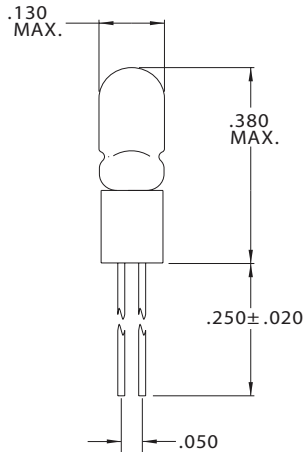

## T-1 Bi-Pin Base (.050")

Part Number	Design Voltage	Amps	MSCP	Life Hours	Filament Type
CM7272	5.0	.075	.090	16,000	C-2R
CM7274	5.0	.115	.150	16,000	C-2R
CM7680	5.0	.060	.030	60,000	C-2R
CM7683	5.0	.060	.050	25,000	C-2R
CM7714	5.0	.075	.090	25,000	C-2R
CM7715	5.0	.115	.150	40,000	C-2R
CM9343	5.0	.060	.050	25,000	C-2R
CM9344	5.0	.115	.150	40,000	C-2R
CM9347	5.0	.075	.090	25,000	C-2R
CM8095	10.0	.027	.100	10,000	C-2F
CM8097	12.0	.060	.150	10,000	C-2F
CM8098	14.0	.065	.150	10,000	C-2F
CM9388	14.0	.040	.150	16,000	C-2F
CM8099	18.0	.026	.150	10,000	C-2F
CM7839	28.0	.024	.150	4,000	CC-2F
CM9393	28.0	.024	.150	4,000	C-2F

## T-1 Bi-Pin Base (.100")

Part Number	Design Voltage	Amps	MSCP	Life Hours	Filament Type
CM8-2409	1.5	.075	.030	16,000	C-2R
CM8-2411	3.0	.008	.001	16,000	C-2R
CM8-2420	3.0	.013	.001	16,000	C-2R
CM8-2400	5.0	.115	.150	40,000	C-2R
CM8-2401	5.0	.060	.150	5,000	C-2R
CM8-2405	5.0	.020	.030	10,000	C-2R
CM8-2408	5.0	.030	.030	16,000	C-2R
CM8-2410	5.0	.017	.005	10,000	C-2R
CM8-2412	5.0	.060	.030	60,000	C-2R
CM8-2413	5.0	.060	.050	25,000	C-2R
CM8-2414	5.0	.075	.090	25,000	C-2R
CM8-2415	5.0	.125	.250	5,000	C-2R
CM8-2416	10.0	.027	.100	10,000	C-2F
CM8-2417	12.0	.060	.150	10,000	C-2F
CM8-2418	14.0	.065	.150	10,000	C-2F
CM8-2419	18.0	.026	.150	10,000	C-2F
CM8-2402	28.0	.024	.150	4,000	CC-2F