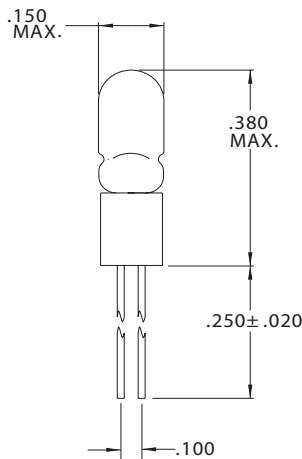

## T-1 Bi-Pin Base (.050")

Part Number	Design Voltage	Amps	MSCP	Life Hours	Filament Type
CM7272	5.0	.075	.090	16,000	C-2R
CM7274	5.0	.115	.150	16,000	C-2R
CM7680	5.0	.060	.030	60,000	C-2R
CM7683	5.0	.060	.050	25,000	C-2R
CM7714	5.0	.075	.090	25,000	C-2R
CM7715	5.0	.115	.150	40,000	C-2R
CM9343	5.0	.060	.050	25,000	C-2R
CM9344	5.0	.115	.150	40,000	C-2R
CM9347	5.0	.075	.090	25,000	C-2R
CM8095	10.0	.027	.100	10,000	C-2F
CM8097	12.0	.060	.150	10,000	C-2F
CM8098	14.0	.065	.150	10,000	C-2F
CM9388	14.0	.040	.150	16,000	C-2F
CM8099	18.0	.026	.150	10,000	C-2F
CM7839	28.0	.024	.150	4,000	CC-2F
CM9393	28.0	.024	.150	4,000	C-2F

## T-1 Bi-Pin Base (.100")

Part Number	Design Voltage	Amps	MSCP	Life Hours	Filament Type
CM8-2409	1.5	.075	.030	16,000	C-2R
CM8-2411	3.0	.008	.001	16,000	C-2R
CM8-2420	3.0	.013	.001	16,000	C-2R
CM8-2400	5.0	.115	.150	40,000	C-2R
CM8-2401	5.0	.060	.150	5,000	C-2R
CM8-2405	5.0	.020	.030	10,000	C-2R
CM8-2408	5.0	.030	.030	16,000	C-2R
CM8-2410	5.0	.017	.005	10,000	C-2R
CM8-2412	5.0	.060	.030	60,000	C-2R
CM8-2413	5.0	.060	.050	25,000	C-2R
CM8-2414	5.0	.075	.090	25,000	C-2R
CM8-2415	5.0	.125	.250	5,000	C-2R
CM8-2416	10.0	.027	.100	10,000	C-2F
CM8-2417	12.0	.060	.150	10,000	C-2F
CM8-2418	14.0	.065	.150	10,000	C-2F
CM8-2419	18.0	.026	.150	10,000	C-2F
CM8-2402	28.0	.024	.150	4,000	CC-2F