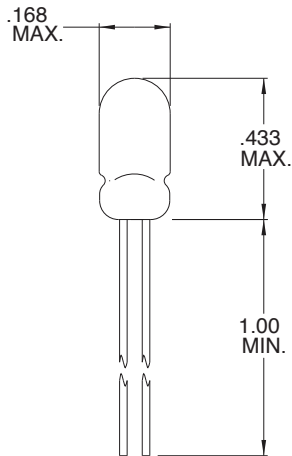

T-1 1/4 Wire Terminal

| Part Number | Design Voltage | Amps | MSCP | Life Hours | Filament Type |
|-------------|----------------|------|------|------------|---------------|
| CM2135 | 1.30 | .030 | .006 | 100 | S-2 |
| CM8631 | 1.35 | .060 | .006 | 500 | C-2R |
| CM8655 | 2.50 | .400 | .550 | 30 | C-2R |
| CM324 | 3.00 | .190 | .250 | 350 | C-2R |
| CM7762 | 3.00 | .030 | .020 | 2,000 | C-6 |
| CM7778 | 3.00 | .015 | .003 | 10,000 | C-6 |
| CM515 | 5.00 | .115 | .150 | 40,000 | C-2R |
| CM580 | 5.00 | .060 | .030 | 60,000 | C-2R |
| CM583 | 5.00 | .060 | .050 | 25,000 | C-2R |
| CM7761 | 5.00 | .115 | .150 | 2,000 | C-6 |
| CM7779 | 5.00 | .060 | .050 | 40,000 | C-6 |
| CM7780 | 5.00 | .060 | .030 | 10,000 | C-6 |
| CM8515 | 5.00 | .115 | .150 | 40,000 | C-2R |
| CM634 | 6.00 | .200 | .630 | 1,000 | C-2R |
| CM2114 | 6.00 | .060 | .130 | 3,000 | C-2R |
| CM7760 | 6.00 | .200 | .600 | 2,000 | C-6 |
| CM7783 | 6.00 | .060 | .130 | 3,000 | C-2V |
| CM7757 | 6.30 | .200 | .400 | 50,000 | C-2V |
| CM7758 | 6.30 | .075 | .150 | 3,000 | C-2V |
| CM7759 | 6.30 | .040 | .020 | 25,000 | C-2V |
| CM7782 | 6.30 | .200 | .550 | 5,000 | C-2V |
| CM8610 | 6.30 | .200 | .550 | 5,000 | C-2R |
| CM7755 | 10.00 | .040 | .080 | 10,000 | C-2F |
| CM7756 | 10.00 | .015 | .002 | 50,000 | C-2F |
| CM7784 | 12.00 | .040 | .100 | 10,000 | C-2F |
| CM7752 | 14.00 | .080 | .300 | 10,000 | C-2F |
| CM7753 | 14.00 | .080 | .200 | 10,000 | C-2F |
| CM7754 | 14.00 | .065 | .160 | 15,000 | C-2F |
| CM7781 | 14.00 | .080 | .500 | 10,000 | C-2F |
| CM8640 | 14.00 | .080 | .500 | 1,000 | C-2F |
| CM7785 | 18.00 | .040 | .150 | 10,000 | C-2F |
| CM7763 | 24.00 | .050 | .500 | 2,000 | C-2F |
| CM7770 | 24.00 | .035 | .150 | 8,000 | C-2F |
| CM7764 | 28.00 | .024 | .150 | 5,000 | C-2F |
| CM7765 | 28.00 | .025 | .080 | 15,000 | C-2F |
| CM7766 | 28.00 | .040 | .200 | 10,000 | C-2F |
| CM7767 | 28.00 | .040 | .340 | 1,000 | C-2F |
| CM7786 | 28.00 | .040 | .300 | 7,000 | C-2F |
| CM8627 | 28.00 | .040 | .320 | 1,000 | C-2F |