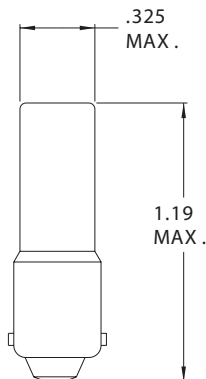

## T-2 Telephone Slide Base - Type 3

Part Number	Design Voltage	Amps	MSCP	Life Hours	Filament Type
CM24D	24.0	.100	1,500	5,000	C-7A
CM24E	24.0	.035	600	7,000	C-2F
CM24F	24.0	.090	1,120	7,000	C-2F
CM24H	24.0	.020	100	10,000	C-2F
CM24X	24.0	.035	600	8,000	C-2F
CM30A	30.0	.072	2,000	3,000	C-7A
CM30C	30.0	.038	1,000	4,000	C-2F
CM32B	32.0	.040	1,600	3,500	C-2F
CM30B	35.0	.100	3,000	4,000	C-7A
CM35A	35.0	.040	1,000	7,500	C-2F
CM35B	35.0	.072	700	5,000	C-7A
CM35C	35.0	.100	750	5,000	C-7A
CM40A	40.0	.072	480	5,000	C-7A
CM44A	44.0	.072	1,250	1,000	C-7A
CM48A	48.0	.072	2,000	5,000	C-7A
CM48B	48.0	.100	2,200	10,000	C-7A
CM48C	48.0	.035	400	7,000	C-7A
CM48D	48.0	.021	100	20,000	C-7A
CM48G	48.0	.052	800	5,000	C-7A
CM48H	48.0	.045	1,000	5,000	C-7A
CM55B	55.0	.100	1,800	5,000	C-7A
CM55C	55.0	.050	1,400	5,000	C-7A
CM60A	60.0	.050	1,600	5,000	C-7A

## T-2 Miniature Bayonet Base

Part Number	Design Voltage	Amps	MSCP	Life Hours	Filament Type
CM6MB	6.0	.140	550	20,000	C-2V
CM12MB	12.0	.170	2,000	12,000	C-2F
CM24MB	24.0	.073	3,000	10,000	C-2F
CM28MB	28.0	.040	1,600	5,000	C-2F
CM48MB	48.0	.053	1,800	10,000	C-7A
CM60MB	60.0	.050	2,200	7,500	C-7A
CM120MB	120.0	.025	1,200	5,000	CC-7A
CM8-967	120.0	.025	1,200	5,000	CC-7A