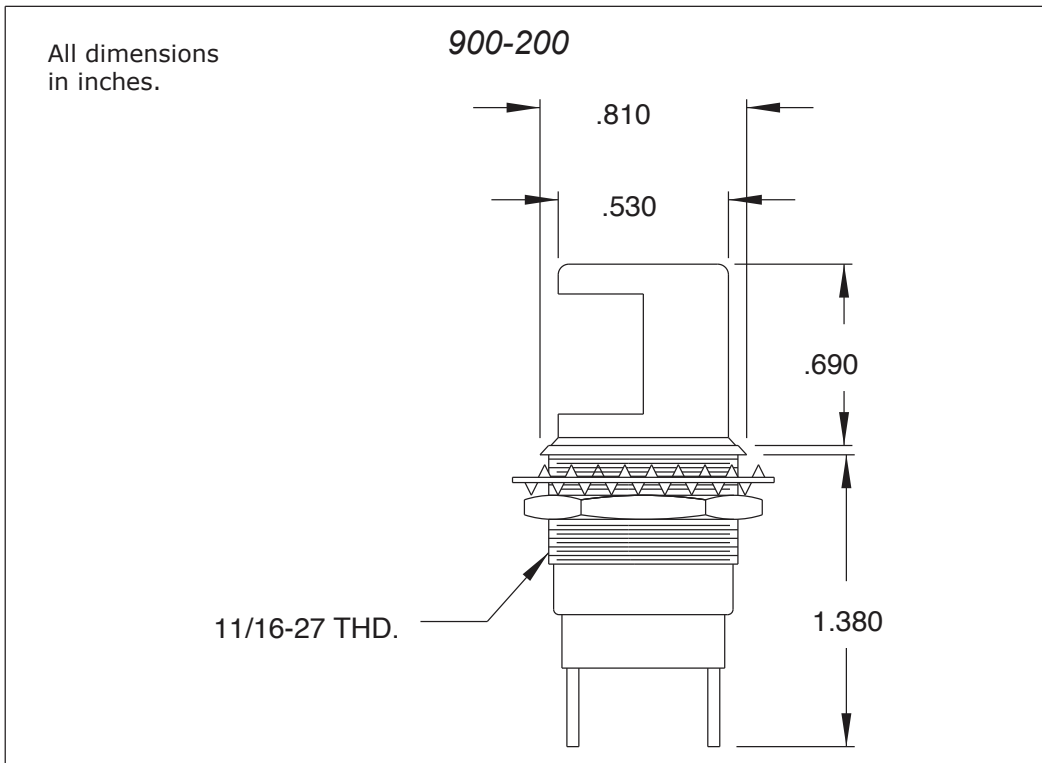

### Description and Features

Chicago Miniature Lamp Instrument Lites are specifically designed to provide localized light for illuminating panels, meters, switches and legends. The Chicago Miniature Lamp Instrument Lite features a highly reflective surface on the inside of the hood to assure peak light output and is easily relamped from the front of the panel. The lamp is not included with this indicator light; please order the required lamp separately.

## Specifications

	900-200
Mounting Hole:	.688
Mounting Centers:	.969
Maximum Panel Thickness:	.406
Housing/Material:	Black anodized aluminum
Hood Material:	Black matte on aluminum
Terminals:	Solder lug terminals
Hex Nut:	Zinc Plated steel
Lockwasher:	Chrome treated steel
Electrical Rating:	up to 250 Volts, up to 3 Watts
Lamp Used:	T-2 or T-3 1/4 Miniature bayonet