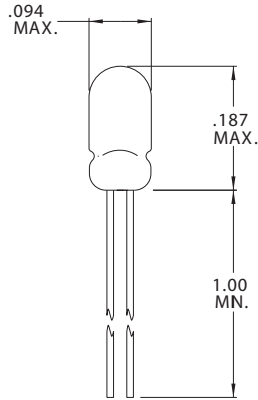

Chicago Miniature Lighting, LLC

Lighting the world since 1910

S-11 Double Contact Bayonet Base,
 T-3/4 Wire Terminal &
 T-3/4 Micro-Midget Flange Base

S-11 Double Contact Bayonet Base

Part Number	Design Voltage	Amps	MSCP	Life Hours	Filament Type
CM1724	6.2	4.50	32.0	400	C-6
CM310	28.0	.90	32.0	300	C-2V
CM312	28.0	1.29	50.0	300	C-2V

T-3/4 Wire Terminal

Part Number	Design Voltage	Amps	MSCP	Life Hours	Filament Type
CM7101	1.5	.015	.010	5,000	C-2R
CM28	4.5	.021	.020	5,000	C-2R
CM30	4.5	.021	.020	5,000	C-2R
CM3102	4.5	.022	.020	5,000	C-2R
CM2	5.0	.021	.030	10,000	C-2R
CM6153	5.0	.060	.150	3,000	C-2R
CM6803	5.0	.060	.030	60,000	C-2R
CM6833	5.0	.060	.050	25,000	C-2R
CM7102	5.0	.115	.200	5,000	C-2R
CM7133	5.0	.075	.090	25,000	C-2R
CM7153	5.0	.115	.150	40,000	C-2R
CM8537	5.0	.015	.020	1,000	C-2R
CM8666	5.0	.080	.150	15,000	C-2R

T-3/4 Micro-Midget Flange Base

Part Number	Design Voltage	Amps	MSCP	Life Hours	Filament Type
CM3810	1.5	.015	.003	10,000	C-6
CM3811	1.5	.015	.010	5,000	C-6
CM7121	2.5	.110	.001	10,000	C-2R
CM6183	5.0	.060	.150	3,000	C-2
CM7122	5.0	.021	.030	10,000	C-2R
CM7123	5.0	.115	.200	5,000	C-2R
CM8270	5.0	.115	.150	40,000	C-2R