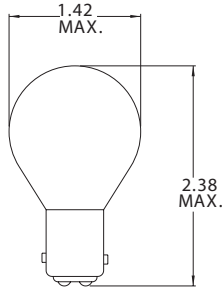

Chicago Miniature Lighting, LLC

Lighting the world since 1910

S-11 Double Contact Bayonet Base,
 T-3/4 Wire Terminal &
 T-3/4 Micro-Midget Flange Base

S-11 Double Contact Bayonet Base

Part Number	Design Voltage	Amps	MSCP	Life Hours	Filament Type
CM1724	6.2	4.50	32.0	400	C-6
CM310	28.0	.90	32.0	300	C-2V
CM312	28.0	1.29	50.0	300	C-2V

T-3/4 Wire Terminal

Part Number	Design Voltage	Amps	MSCP	Life Hours	Filament Type
CM7101	1.5	.015	.010	5,000	C-2R
CM28	4.5	.021	.020	5,000	C-2R
CM30	4.5	.021	.020	5,000	C-2R
CM3102	4.5	.022	.020	5,000	C-2R
CM2	5.0	.021	.030	10,000	C-2R
CM6153	5.0	.060	.150	3,000	C-2R
CM6803	5.0	.060	.030	60,000	C-2R
CM6833	5.0	.060	.050	25,000	C-2R
CM7102	5.0	.115	.200	5,000	C-2R
CM7133	5.0	.075	.090	25,000	C-2R
CM7153	5.0	.115	.150	40,000	C-2R
CM8537	5.0	.015	.020	1,000	C-2R
CM8666	5.0	.080	.150	15,000	C-2R