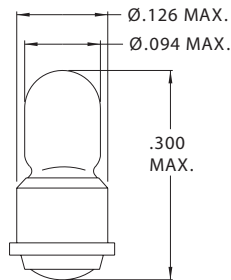

Chicago Miniature Lighting, LLC

Lighting the world since 1910

S-11 Double Contact Bayonet Base,
 T-3/4 Wire Terminal &
 T-3/4 Micro-Midget Flange Base

S-11 Double Contact Bayonet Base

Part Number	Design Voltage	Amps	MSCP	Life Hours	Filament Type
CM1724	6.2	4.50	32.0	400	C-6
CM310	28.0	.90	32.0	300	C-2V
CM312	28.0	1.29	50.0	300	C-2V

T-3/4 Wire Terminal

Part Number	Design Voltage	Amps	MSCP	Life Hours	Filament Type
CM7101	1.5	.015	.010	5,000	C-2R
CM28	4.5	.021	.020	5,000	C-2R
CM30	4.5	.021	.020	5,000	C-2R
CM3102	4.5	.022	.020	5,000	C-2R
CM2	5.0	.021	.030	10,000	C-2R
CM6153	5.0	.060	.150	3,000	C-2R
CM6803	5.0	.060	.030	60,000	C-2R
CM6833	5.0	.060	.050	25,000	C-2R
CM7102	5.0	.115	.200	5,000	C-2R
CM7133	5.0	.075	.090	25,000	C-2R
CM7153	5.0	.115	.150	40,000	C-2R
CM8537	5.0	.015	.020	1,000	C-2R
CM8666	5.0	.080	.150	15,000	C-2R

T-3/4 Micro-Midget Flange Base

Part Number	Design Voltage	Amps	MSCP	Life Hours	Filament Type
CM3810	1.5	.015	.003	10,000	C-6
CM3811	1.5	.015	.010	5,000	C-6
CM7121	2.5	.110	.001	10,000	C-2R
CM6183	5.0	.060	.150	3,000	C-2
CM7122	5.0	.021	.030	10,000	C-2R
CM7123	5.0	.115	.200	5,000	C-2R
CM8270	5.0	.115	.150	40,000	C-2R