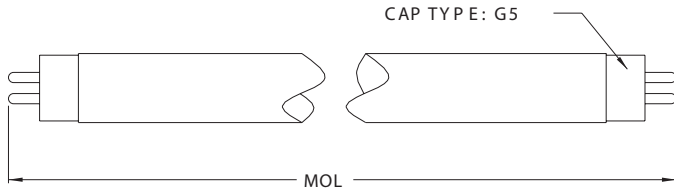

Chicago Miniature Lighting, LLC

Lighting the world since 1910

T-5 Aviation Fluorescent Lamps

DESCRIPTION AND FEATURES

Bi-Pin version shown.

Features:

- Available in standard 4, 6, 8 and 13 watt ratings.
- Both warm white (3100°K) and cool white (4200°K) colors.
- Exceptional "lamp-to-lamp" consistency.
- Miniature bi-pin and miniature pin-less bases.
- Universal burning position.
- Compatible with both electronic and magnetic ballasts.
- Industry standard replacements for general and commercial aircraft.

ELECTRICAL CHARACTERISTICS

Part Number	Bulb Size	Design Wattage	Approx. Lumens	Base Type	Max. Overall Length	Rated Life (hrs)	Color
CM5004WW	T-5	4	140	Pin-Less	6"	7500	Warm White
CM5004CW	T-5	4	150	Pin-Less	6"	7500	Cool White
CM5104WW	T-5	4	140	Bi-Pin	6"	7500	Warm White
CM5106WW	T-5	6	300	Bi-Pin	9"	7500	Warm White
CM5106CW	T-5	6	320	Bi-Pin	9"	7500	Cool White
CM5008WW	T-5	8	445	Pin-Less	12"	7500	Warm White
CM5008CW	T-5	8	435	Pin-Less	12"	7500	Cool White
CM5108WW	T-5	8	445	Bi-Pin	12"	7500	Warm White
CM5108CW	T-5	8	435	Bi-Pin	12"	7500	Cool White
CM5013WW	T-5	13	790	Pin-Less	21"	7500	Warm White
CM5013CW	T-5	13	820	Pin-Less	21"	7500	Cool White
CM5113WW	T-5	13	790	Bi-Pin	21"	7500	Warm White
CM5113CW	T-5	13	820	Bi-Pin	21"	7500	Cool White