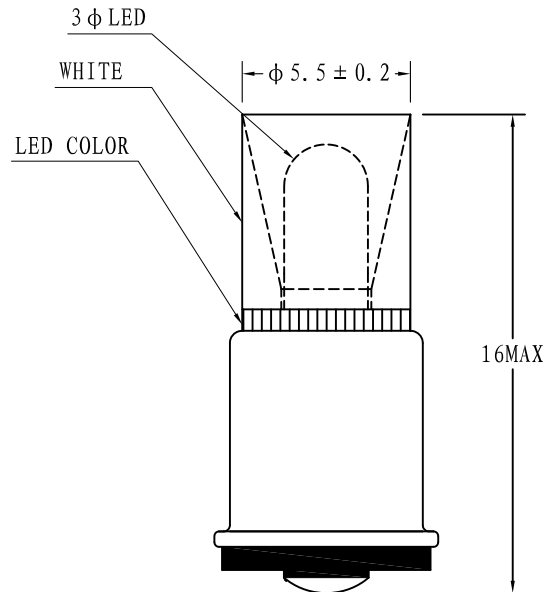

## T-1 3/4 Midget Flange Based LED

### Description and Features

- Replaces incandescent lamp #'s
  - 12V — 394, 330, 382
  - 24V and 28V — 327, 376, 385, 387
- Extremely high brightness with low current draw
- Long life — typically 100K hours vs. 10K hours
- Low heat generation
- Available in five standard colors. Custom colors available upon request
- Shock and vibration proof
- Storage temperature: -40°C - +85°C
- Ambient temperature: -40°C - +85°C
- Due to production tolerances, color temperature variations may be detected within individual consignments

### Electro-Optical Characteristics and Ratings

Part Number	Color	Voltage V DC	Current mA	Lumi. Intensity mcd	Peak Wavelength nm	50% Power Angle (deg)
VC1510125UR3	Red	12	14	330	630	20
VC1510125UG3	Green	12	14	910	525	25
VC1510125UY3	Yellow	12	14	280	587	20
VC1510125B3	Blue	12	14	350	470	25
VC1510125W3	White Clear	12	14	700	*	30
VC1510125W3D	White Diffused	12	14	350	*	30
VC1510135UR3	Red	24	14	330	630	20
VC1510135UG3	Green	24	14	910	525	25
VC1510135UY3	Yellow	24	14	280	587	20
VC1510135B3	Blue	24	14	350	470	25
VC1510135W3	White Clear	24	14	700	*	30
VC1510135W3D	White Diffused	24	14	350	*	30
VC1510145UR3	Red	28	14	330	630	20
VC1510145UG3	Green	28	14	910	525	25
VC1510145UY3	Yellow	28	14	280	587	20
VC1510145B3	Blue	28	14	350	470	25
VC1510145W3	White Clear	28	14	700	*	30
VC1510145W3D	White Diffused	28	14	350	*	30