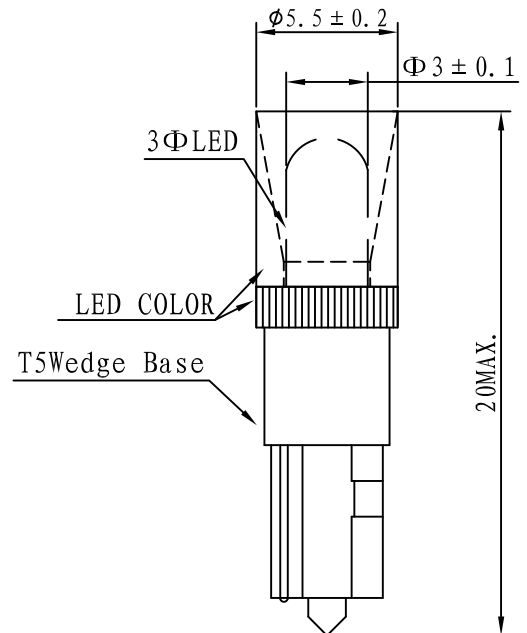

VC1511A Series

T-1 3/4 Wedge Based LED

Description and Features

- Replaces incandescent lamp #'s
 - 12V — 18, 37, 70, 73, 74
 - 24V and 28V — 17, 85
- Extremely high brightness with low current draw
- Long life — typically 100K hours vs. 10K hours
- Low heat generation
- Available in five standard colors. Custom colors available upon request
- Shock and vibration proof
- Storage temperature: -40°C - +85°C
- Ambient temperature: -40°C - +85°C
- Due to production tolerances, color temperature variations may be detected within individual consignments

Electro-Optical Characteristics and Ratings

Part Number	Color	Voltage V DC	Current mA	Lumi. Intensity mcd	Peak Wavelength nm	50% Power Angle (deg)
VC1511A25UR3	Red	12	6 / 12	280	630	20
VC1511A25UG3	Green	12	6 / 12	780	525	25
VC1511A25UY3	Yellow	12	6 / 12	240	587	20
VC1511A25B3	Blue	12	6 / 12	300	470	25
VC1511A25W3	White Clear	12	6 / 12	600	*	30
VC1511A25W3D	White Diffused	12	6 / 12	300	*	30
VC1511A35UR3	Red	24	5 / 10	230	630	20
VC1511A35UG3	Green	24	5 / 10	850	525	25
VC1511A35UY3	Yellow	24	5 / 10	200	587	20
VC1511A35B3	Blue	24	5 / 10	250	470	25
VC1511A35W3	White Clear	24	5 / 10	500	*	30
VC1511A35W3D	White Diffused	24	5 / 10	250	*	30
VC1511A45UR3	Red	28	5 / 10	230	630	20
VC1511A45UG3	Green	28	5 / 10	650	525	25
VC1511A45UY3	Yellow	28	5 / 10	200	587	20
VC1511A45B3	Blue	28	5 / 10	250	470	25
VC1511A45W3	White Clear	28	5 / 10	500	*	30
VC1511A45W3D	White Diffused	28	5 / 10	250	*	30