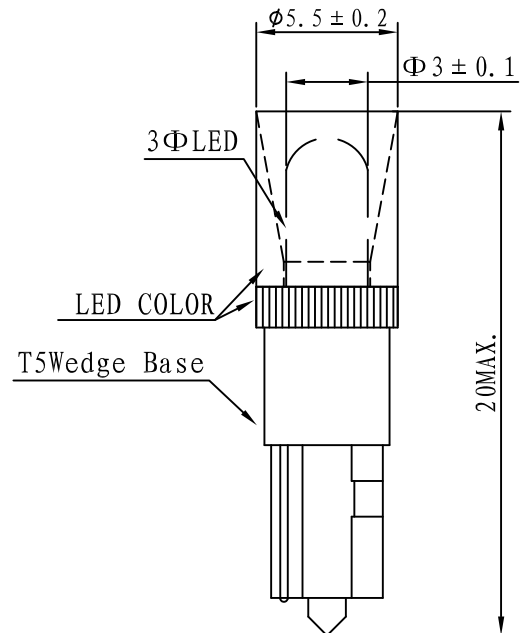

# VC1511A Series

## T-1 3/4 Wedge Based LED

### Electro-Optical Characteristics and Ratings

Part Number	Color	Voltage V DC	Current mA	Lumi. Intensity mcd	Peak Wavelength nm	50% Power Angle (deg)
VC1511A25UR3	Red	12	6 / 12	280	630	20
VC1511A25UG3	Green	12	6 / 12	780	525	25
VC1511A25UY3	Yellow	12	6 / 12	240	587	20
VC1511A25B3	Blue	12	6 / 12	300	470	25
VC1511A25W3	White Clear	12	6 / 12	600	*	30
VC1511A25W3D	White Diffused	12	6 / 12	300	*	30
VC1511A35UR3	Red	24	5 / 10	230	630	20
VC1511A35UG3	Green	24	5 / 10	850	525	25
VC1511A35UY3	Yellow	24	5 / 10	200	587	20
VC1511A35B3	Blue	24	5 / 10	250	470	25
VC1511A35W3	White Clear	24	5 / 10	500	*	30
VC1511A35W3D	White Diffused	24	5 / 10	250	*	30
VC1511A45UR3	Red	28	5 / 10	230	630	20
VC1511A45UG3	Green	28	5 / 10	650	525	25
VC1511A45UY3	Yellow	28	5 / 10	200	587	20
VC1511A45B3	Blue	28	5 / 10	250	470	25
VC1511A45W3	White Clear	28	5 / 10	500	*	30
VC1511A45W3D	White Diffused	28	5 / 10	250	*	30