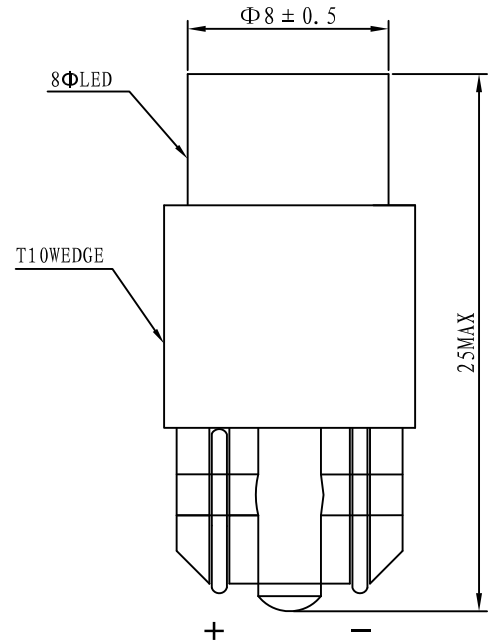

VC1511B Series

T-3 1/4 Wedge Based LED

Description and Features

- Replaces incandescent lamp #'s
 - 12V — 192, 124, 158, 161, 168, 193, 194, 658, 184
 - 24V and 28V — 152, 400, 464, 585, 655, 656, 657
- Extremely high brightness with low current draw
- Long life — typically 100K hours vs. 10K hours
- Low heat generation
- Available in five standard colors. Custom colors available upon request
- Shock and vibration proof
- Storage temperature: -40°C - +85°C
- Ambient temperature: -40°C - +85°C
- Due to production tolerances, color temperature variations may be detected within individual consignments

Electro-Optical Characteristics and Ratings

Part Number	Color	Voltage V DC	Current mA	Lumi. Intensity mcd	Peak Wavelength nm	50% Power Angle (deg)
VC1511B25UR3	Red	12	14	400	625	120
VC1511B25UG3	Green	12	14	1300	520	80
VC1511B25UY3	Yellow	12	14	460	590	100
VC1511B25B3	Blue	12	14	450	470	80
VC1511B25W3	White Clear	12	14	1100	*	90
VC1511B25W3D	White Diffused	12	14	1100	*	90
VC1511B35UR3	Red	24	14	400	625	120
VC1511B35UG3	Green	24	14	1300	520	80
VC1511B35UY3	Yellow	24	14	460	590	100
VC1511B35B3	Blue	24	14	450	470	80
VC1511B35W3	White Clear	24	14	1100	*	90
VC1511B35W3D	White Diffused	24	14	1100	*	90
VC1511B45UR3	Red	28	14	400	625	120
VC1511B45UG3	Green	28	14	1300	520	80
VC1511B45UY3	Yellow	28	14	460	590	100
VC1511B45B3	Blue	28	14	450	470	80
VC1511B45W3	White Clear	28	14	1100	*	90
VC1511B45W3D	White Diffused	28	14	1100	*	90