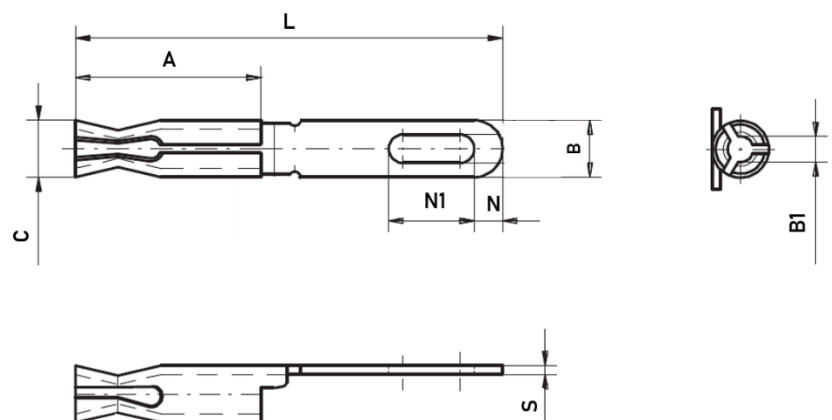

PRODUCT DATA SHEET

1344A.21

Spring contact – 1344 A Bz ag

Product Overview

SKU	1344a.21
Part description	Spring contact
Part designation	1344 A Bz ag

Material

Component	Bronze
Surface	silver-plated

Technical Details

Net weight kg/1000	0.113
--------------------	-------

Dimensions

Für Stecker Ø [mm]	1.00
A [mm]	6.50
B [mm]	2.00
B1 [mm]	0.90
C [mm]	2.00
L [mm]	15.00
N [mm]	1.00
N1 [mm]	3.00
S [mm]	0.30

© 2022 | Vogt AG Verbindungstechnik