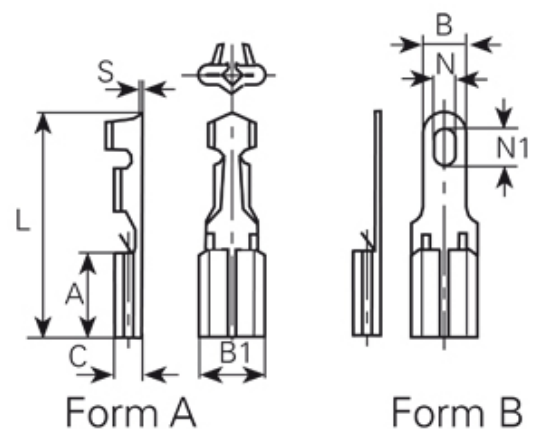

PRODUCT DATA SHEET

1360.28

Folding connector – 1360 Bz sn

Product Overview

SKU	1360.28
Part description	Folding connector
Part designation	1360 Bz sn

Material

Component	Bronze
Surface	pure-tin-plated

Technical Details

Net weight kg/1000	0.150
--------------------	-------

Dimensions

for plug Ø [mm]	1.30
A [mm]	5.50
L [mm]	13.50
C [mm]	2.20
B [mm]	2.50
B1 [mm]	3.80
N [mm]	1.20
N1 [mm]	2.20
S [mm]	0.25

© 2022 | Vogt AG Verbindungstechnik