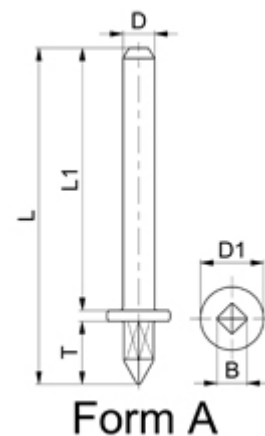

# PRODUCT DATA SHEET

1365C.68

Plug pins – 1365 C Ms sn 13.5x5.5

## Product Overview

SKU	1365c.68
Part description	Plug pins
Part designation	1365 C Ms sn 13.5x5.5

### Material

Component	Brass
Surface	pure tin-plated

## Dimensions

Form	A
B [mm]	1.40
D [mm]	1.30
D1 [mm]	2.50
L [mm]	13.50
L1 [mm]	7.50
T [mm]	5.50

© 2022 | Vogt AG Verbindungstechnik

The general conditions of sale of Vogt AG apply to this product. See [www.vogt.ch/downloads](http://www.vogt.ch/downloads).