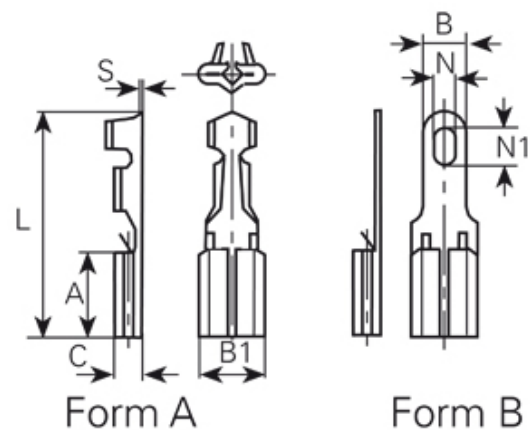

PRODUCT DATA SHEET

382508.28

P.C.B. mounting tabs– 3825/0.8 Bz sn 4.8x0.8

Product Overview

SKU	382508.28
Part description	P.C.B. mounting tabs
Part designation	3825/0.8 Bz sn 4.8x0.8

Material

Component	Bronze
Surface	Pure-tin-plated

Technical Details

Net weight kg/1000	0.350
--------------------	-------

Dimensions

øD [mm]	1.4
A [mm]	5.0
B [mm]	1.3
B1 [mm]	6.3
L [mm]	6.4
L1 [mm]	12.6
T [mm]	4.0
S [mm]	0.8
øD [mm]	1.4

© 2022 | Vogt AG Verbindungstechnik