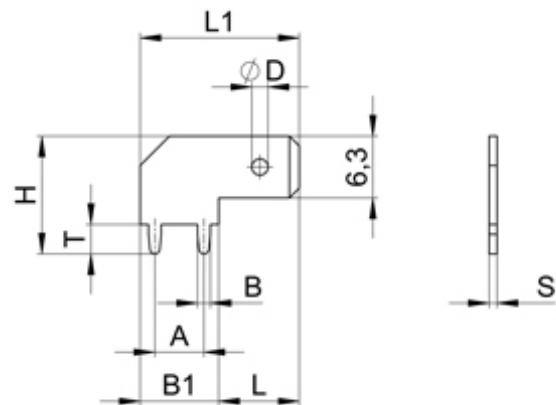

PRODUCT DATA SHEET

3867B.68

P.C.B. mounting tabs – 3867 B Ms sn 6.3x0.8

Product Overview

SKU	3867B.68
Part description	P.C.B. mounting tabs
Part designation	3867 B Ms sn 6.3x0.8

Material

Component	Brass
Surface	pure-tin-plated

Technical Details

Net weight kg/1000	0.825
--------------------	-------

Dimensions

Stecker [mm]	6.30
øD [mm]	1.65
A [mm]	5.00
B [mm]	1.30
B1 [mm]	8.00
L [mm]	6.40
L1 [mm]	12.60
T [mm]	4.00
S [mm]	1.40

© 2022 | Vogt AG Verbindungstechnik