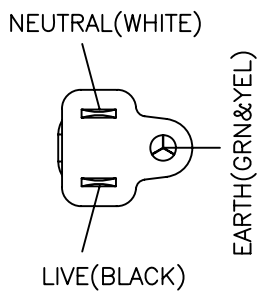

VOLEX
GROUP
Standard Cord Details: 17000A 10 B1

Specifications

Certifications	
Part Number	17000A 10 B1
Connector Type	C13
Plug Type	5-15P
Category	Plastic
Application	Detachable
Plug Catalog No.	US15S3
Connector Catalog No.	386A
Cable	SVT AWG 18x3
Jacket Color	Black
Length in Feet	3
Length in Meters	.91
Temperature Rating	60C
Packaging Units Per Carton	50
Color Coding	North America
Nominal OD in Inches	0.246
Nominal OD in Millimeters	6.25
Notes	See similar item 17002A for 18" length.

VOLEX RESERVES THE RIGHT TO ALTER NON-CRITICAL DIMENSIONS WITHOUT NOTICE.

PACKAGING: FOLD & TIE

NOTES:

- 1) CORDAGE: 18/3 SVT, 60°C,
- 2) APPROVALS:
- 3) RATING: 10 AMP/125 VOLTS
- 4) FLAME RATING : FT2
- 5) PACKAGING: 50 PIECES/CAR
- 6) ALL DIMENSIONS IN MILLIM

FINISH:
JACKET: SMOOTH

SCALE: NOT TO SCALE	ECD: N/A
TOLERANCE UNLESS OTHERWISE SPECIFIED	
.XXX ± .005	
.XX ± .02	
.X ± .03	
FRACT. ± 1/32	
ANGULAR ± 1/2°	

ITEM DESCRIPTION
CORDS
DETACHABLE

APPROVED
STC

PART NO.