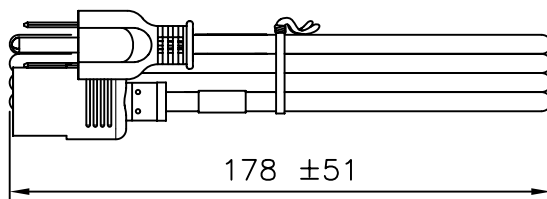

VOLEX
GROUP
Standard Cord Details: 17000A 10 B1

Specifications

Certifications	
Part Number	17000A 10 B1
Connector Type	C13
Plug Type	5-15P
Category	Plastic
Application	Detachable
Plug Catalog No.	US15S3
Connector Catalog No.	386A
Cable	SVT AWG 18x3
Jacket Color	Black
Length in Feet	3
Length in Meters	.91
Temperature Rating	60C
Packaging Units Per Carton	50
Color Coding	North America
Nominal OD in Inches	0.246
Nominal OD in Millimeters	6.25
Notes	See similar item 17002A for 18" length.

VOLEX RESERVES THE RIGHT TO ALTER NON-CRITICAL DIMENSIONS WITHOUT NOTICE.

PACKAGING: FOLD & TIE

NOTES:

- 1) CORDAGE: 18/3 SVT, 60°C,
- 2) APPROVALS:
- 3) RATING: 10 AMP/125 VOLTS
- 4) FLAME RATING : FT2
- 5) PACKAGING: 50 PIECES/CAR
- 6) ALL DIMENSIONS IN MILLIM

FINISH:
JACKET: SMOOTH

SCALE: NOT TO SCALE	ECD: N/A
TOLERANCE UNLESS OTHERWISE SPECIFIED	
.XXX ± .005	
.XX ± .02	
.X ± .03	
FRACT. ± 1/32	
ANGULAR ± 1/2°	

ITEM DESCRIPTION
CORDS
DETACHABLE

APPROVED
STC

PART NO.