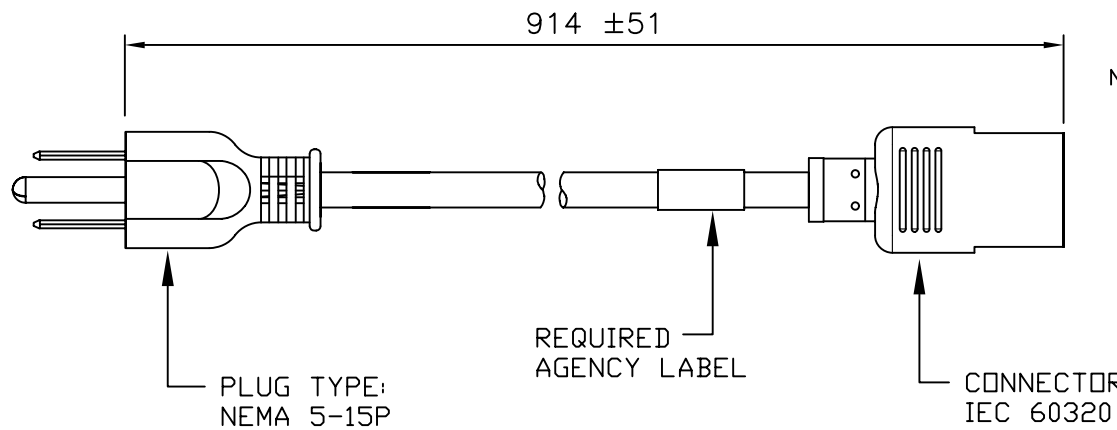

VOLEX
GROUP
Standard Cord Details: 17000A 10 B1

Specifications

Certifications	
Part Number	17000A 10 B1
Connector Type	C13
Plug Type	5-15P
Category	Plastic
Application	Detachable
Plug Catalog No.	US15S3
Connector Catalog No.	386A
Cable	SVT AWG 18x3
Jacket Color	Black
Length in Feet	3
Length in Meters	.91
Temperature Rating	60C
Packaging Units Per Carton	50
Color Coding	North America
Nominal OD in Inches	0.246
Nominal OD in Millimeters	6.25
Notes	See similar item 17002A for 18" length.

VOLEX RESERVES THE RIGHT TO ALTER NON-CRITICAL DIMENSIONS WITHOUT NOTICE.

PACKAGING: FOLD & TIE

NOTES:

- 1) CORDAGE: 18/3 SVT, 60°C,
- 2) APPROVALS:
- 3) RATING: 10 AMP/125 VOLTS
- 4) FLAME RATING : FT2
- 5) PACKAGING: 50 PIECES/CAR
- 6) ALL DIMENSIONS IN MILLIM

FINISH:
JACKET: SMOOTH

SCALE: NOT TO SCALE	ECD: N/A
TOLERANCE UNLESS OTHERWISE SPECIFIED	
.XXX ± .005	
.XX ± .02	
.X ± .03	
FRACT. ± 1/32	
ANGULAR ± 1/2°	

ITEM DESCRIPTION
CORDS
DETACHABLE

APPROVED
STC

PART NO.