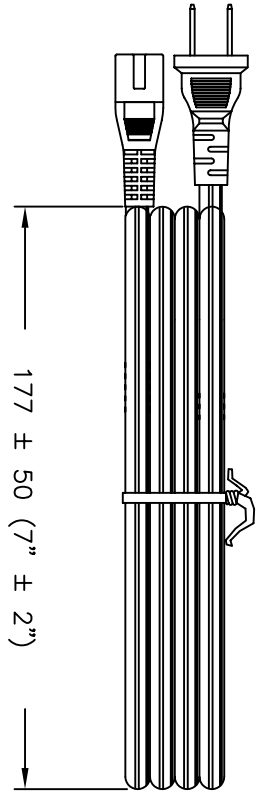

VOLEX RESERVES THE RIGHT TO ALTER NON-CRITICAL DIMENSIONS WITHOUT NOTICE.

PACKAGING: FOLD & TIE

CUD

FORM IN71-07 REV.A

<input checked="" type="checkbox"/> Indianapolis, IN <input type="checkbox"/> Conover, N.C. <input type="checkbox"/> Freemont, CA <input type="checkbox"/> Aguascalientes, MX <input type="checkbox"/> Tijuana, Mexico <input type="checkbox"/> Hermosillo, MX <input type="checkbox"/> Clinton, AR <input type="checkbox"/> Kanata, Canada	<p><b>Proprietary Notice:</b></p> <p>This document is the property of Volex Incorporated. The information contained herein is not to be disclosed to anyone without the express written consent of Volex Inc.</p>
--	---

NOTES:			
1) CORDAGE: 18/2/SPT-2/60°C/BLACK, LEAD FREE			
2) APPROVALS: (UL) (ETL)			
3) RATING: 7 AMP/125 VOLTS			
4) FLAME RATING : VW-1			
5) CORDAGE D.D. : .137" x .272" (REF.)			
6) PACKAGING: 25 PIECES/CARTON			
7) ALL DIMENSIONS IN MILLIMETERS UNLESS OTHERWISE NOTED.			
SCALE:	NDT TO SCALE	ECD: N/A	ITEM DESCRIPTION
TOLERANCE UNLESS OTHERWISE SPECIFIED			CORDSET - NORTH AMERICAN POWER SUPPLY CORD (6' 7")
.XXX ± .005			
.XX ± .02			APPROVED
.X ± .03			MAF
ANGULAR ± 1/32°			DRAWN BY
			PAR
			DATE:
REV	DESCRIPTION	DATE	
2	UPDATED PART # & RATING	06/13/07	
1	C.U.D - NEW RELEASE	08/18/05	
PART NO.		17038A 10 C3	