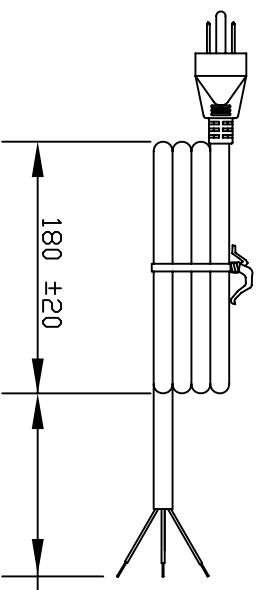

51 ±6.4 (3 PLACES)

16 ±3 (3 PLACES)
FULLY TWISTED

VOLEX RESERVES THE RIGHT TO ALTER NON-CRITICAL DIMENSIONS WITHOUT NOTICE.

PACKAGING: FOLD & TIE