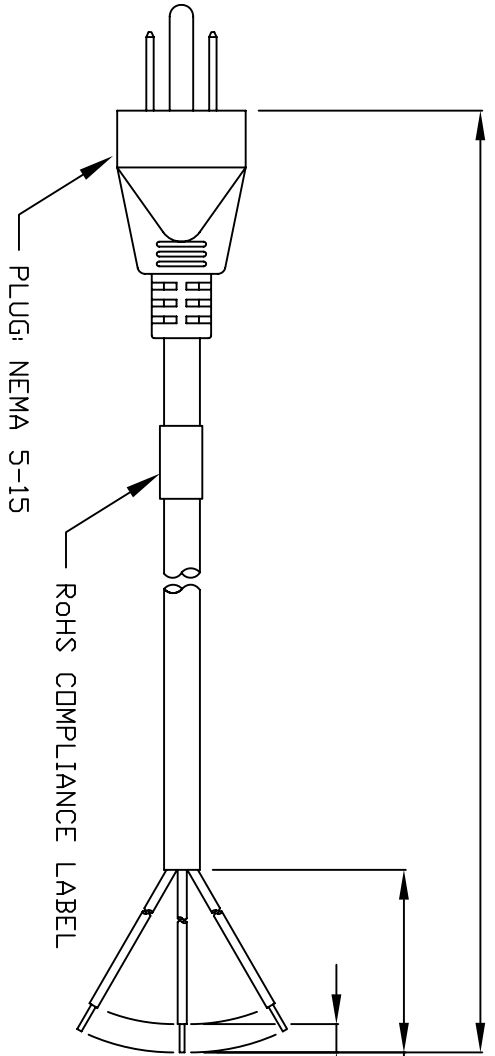

2438 ±76

51 ±6.4 (3 PLACES)

16 ±3 (3 PLACES)
FULLY TWISTED

VOLEX RESERVES THE RIGHT TO ALTER NON-CRITICAL DIMENSIONS WITHOUT NOTICE.

PACKAGING: FOLD & TIE

1. **NOTES**
1) CORDAGE: 18/3 SJD, 90°C, BLACK
  2) APPROVALS:
  3) RATING: 10 AMP/125 VOLTS
  4) FLAME RATING : FT2
  5) PACKAGING: 50 PIECES/CARTON
  6) ALL DIMENSIONS IN MILLIMETERS.

REV	DESCRIPTION	DATE
1	C.U.D - NEW RELEASE	06/10/04
2	REDRAWN TO SHOW CHINESE MANUFACTURED CORD	12/5/07

SCALE:	ECD:	ITEM DESCRIPTION
NDT TO SCALE	N/A	CORDSET - NORTH AMERICAN POWER SUPPLY CORD (8')

TOLERANCE UNLESS OTHERWISE SPECIFIED	APPROVED	DRAWN BY	DATE:
.XXX ± .005 .XX ± .02 .X ± .03 FRACT. ± 1/32 ANGULAR ± 1/2°	STC	ARK	06/10/04

CUD

FORM IN71-07 REV.A

Proprietary Notice:
This document is the property of Volex Incorporated. The information contained herein is not to be disclosed to anyone without the express written consent of Volex Inc.

MATERIAL:
PLUG: PVC, BLACK
JACKET: PVC, BLACK

FINISH:
JACKET: SMOOTH

SCALE:	ECD:	ITEM DESCRIPTION
NDT TO SCALE	N/A	CORDSET - NORTH AMERICAN POWER SUPPLY CORD (8')

17409 10 B1