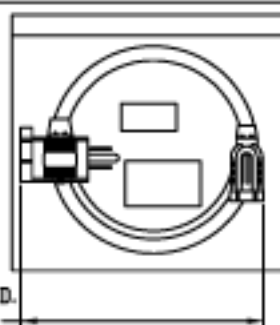

NOTE:

RESTRICTED USE DETACHABLE POWER SUPPLY CORD FOR BUSINESS, MAILING MACHINES AND ELECTRICAL EQUIP. THAT HAVE A BUILT IN RECEPTACLE WITH BLADES AND GROUNDING PIN FOR CORD ATTACHMENT.

PACKAGING: COIL & BAG

VOLEX RESERVES THE RIGHT TO ALTER NON-CRITICAL DIMENSIONS WITHOUT NOTICE.

NOTES:

- 1) CORDAGE: 16/3/SJT/60°C/BLACK, LEAD FREE
- 2) APPROVALS:
- 3) RATING: 13 AMP/125 VOLTS
- 4) FLAME RATING : FT2
- 5) CORDAGE D.D. : .340 (REF.)
- 6) PACKAGING: 10 BAGS/CARTON
- 7) ALL DIMENSIONS IN MILLIMETERS UNLESS OTHERWISE NOTED.

FINISH:
JACKET: SMOOTH

SCALE:
NOT TO SCALE

ECD:
N/A

TOLERANCE UNLESS OTHERWISE SPECIFIED
.XXX ± .005
.XX ± .02
.X ± .03
FRACT. ± 1/32
ANGULAR ± 1/2°

ITEM DESCRIPTION:
CORDSET - NORTH AMERICAN DETACHABLE POWER SUPPLY CORD (8')