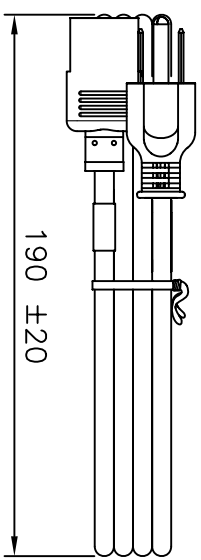

VOLEX RESERVES THE RIGHT TO ALTER NON-CRITICAL DIMENSIONS WITHOUT NOTICE.

PACKAGING: FOLD & TIE

- NOTES:
- 1) CORDAGE: 18/3 SJT, 60°C, BLACK
  - 2) APPROVALS:
  - 3) RATING: 10 AMP/125 VOLTS
  - 4) FLAME RATING: FT2
  - 5) PACKAGING: 50 PIECES/CARTON
  - 6) ALL DIMENSIONS IN MILLIMETERS.

REV	DESCRIPTION	DATE
4	REVISED TO SHOW CHINA MANUFACTURED CORD	11/26/07
3	UPDATED O/A LENGTH TOLERANCE & HANKING	11/22/04
2	FORMAT UPDATE	08/18/04

SCALE:	ECD:	ITEM DESCRIPTION
NOT TO SCALE	N/A	CORDSET-NORTH AMERICAN DETACHABLE POWER SUPPLY CORD (67")

TOLERANCE SPECIFIED	APPROVED	DRAWN BY	DATE:
UNLESS OTHERWISE SPECIFIED .XXX ± .005 .XX ± .02 .X ± .03 FRACT. ± 1/32° ANGULAR ± 1/2°	STC	ARK	06/08/04

SCALE:	ITEM DESCRIPTION	PART NO.
NOT TO SCALE	CORDSET-NORTH AMERICAN DETACHABLE POWER SUPPLY CORD (67")	17500 10 B1