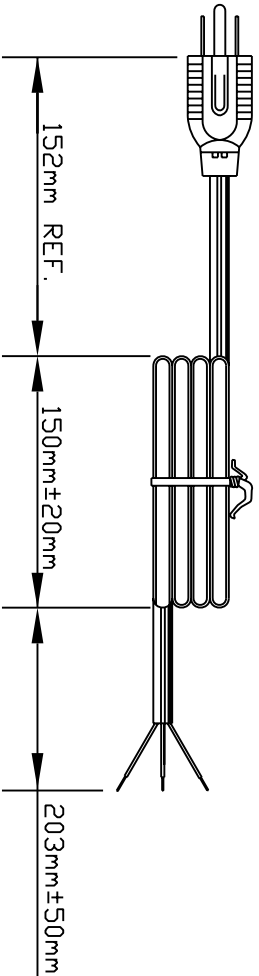

VOLEX RESERVES THE RIGHT TO ALTER NON-CRITICAL DIMENSIONS WITHOUT NOTICE.

PACKAGING: FOLD & TIE

PLUG TYPE:
NEMA 5-15P

- NOTES**
- 1) CORDAGE: 18/3 SPT-2, 60°C, BLACK, (LEAD FREE)
 - 2) APPROVALS: (UL) (ETL)
 - 3) RATING: 10 AMP/125 VOLTS
 - 4) FLAME RATING : FT2
 - 5) PACKAGING: 140 PIECES/CARTON

 FORM IN71-07 REV.A	<input type="checkbox"/> Indianapolis, IN <input type="checkbox"/> Conover, N.C. <input type="checkbox"/> Freemont, CA <input type="checkbox"/> Aguascalientes, MX <input type="checkbox"/> Tijuana, Mexico <input type="checkbox"/> Hermosillo, MX <input type="checkbox"/> Clinton, AR <input type="checkbox"/> Kanoto, Canada	Proprietary Notice: This document is the property of Volex Incorporated. The information contained herein is not to be disclosed to anyone without the express written consent of Volex Inc.	PLUG: PVC, BLACK JACKET: PVC, BLACK, LEAD FREE FINISH:	SCALE: NDT TO SCALE ECD: N/A TOLERANCE UNLESS OTHERWISE SPECIFIED .XXX ± .005 .XX ± .02 X ± .03 FRACT. ± 1/32 ANGULAR ± 1/2°	ITEM DESCRIPTION CORDSET - NORTH AMERICAN POWER SUPPLY CORD (6')	APPROVED STC	DRAWN BY STC	DATE: 06/18/07
	1 REV	C.U.D - NEW RELEASE	06/18/07	PART NO. 17504A 10 B1				