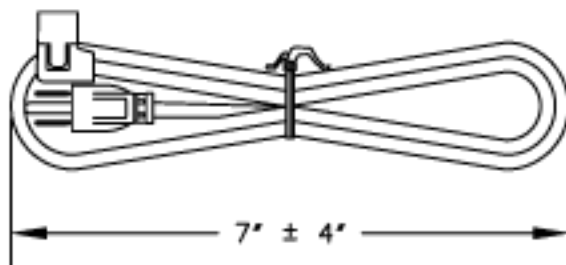

VOLEX

GROUP

Standard Cord Details: 17506 10 B1

Specifications	
Certifications	
Part Number	17506 10 B1
Connector Type	C13
Plug Type	5-15P
Category	Plastic
Application	Detachable
Plug Catalog No.	PS204GR
Connector Catalog No.	V1625A
Cable	SJT AWG 18x3
Jacket Color	black
Length in Feet	6'7
Length in Meters	2
Temperature Rating	60 C
Packaging Units Per Carton	H-50,H-25
Color Coding	International
Nominal OD in Inches	0.315
Nominal OD in Millimeters	8

VOLEX RESERVES THE RIGHT TO ALTER NON-CRITICAL DIMENSIONS WITHOUT NOTICE.

PACKAGING: FOLD & TIE

NOTES:

- 1) CORDAGE: 18/3/SJT/60°C/BL
- 2) APPROVALS:
- 3) RATING: 10 AMP/125 VOLTS
- 4) FLAME RATING: FT2
- 5) CORDAGE D.D.: .315 (REF.)
- 6) PACKAGING: 100 PIECES/CAR
- 7) ALL DIMENSIONS IN inches.

FINISH:
JACKET: SMOOTH

SCALE: NOT TO SCALE	ECD N/A	ITEM DESCRIPTION CORDSE DETACHABLE F
TOLERANCE UNLESS OTHERWISE SPECIFIED .XXX ± .005 .XX ± .02 .X ± .03 FRACT. ± 1/32 ANGULAR ± 1/2°		APPROVED CR
		PART NO.