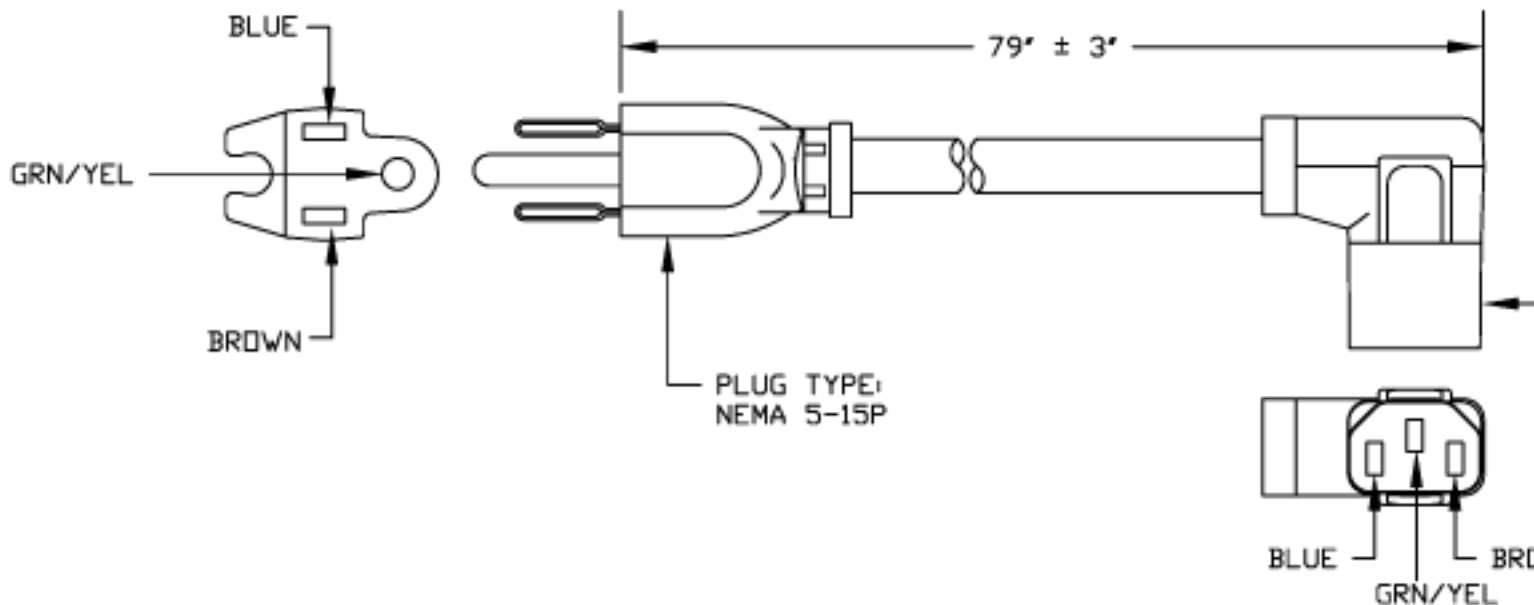

VOLEX

GROUP

Standard Cord Details: 17506 10 B1

Specifications	
Certifications	
Part Number	17506 10 B1
Connector Type	C13
Plug Type	5-15P
Category	Plastic
Application	Detachable
Plug Catalog No.	PS204GR
Connector Catalog No.	V1625A
Cable	SJT AWG 18x3
Jacket Color	black
Length in Feet	6'7
Length in Meters	2
Temperature Rating	60 C
Packaging Units Per Carton	H-50,H-25
Color Coding	International
Nominal OD in Inches	0.315
Nominal OD in Millimeters	8

VOLEX RESERVES THE RIGHT TO ALTER NON-CRITICAL DIMENSIONS WITHOUT NOTICE.

PACKAGING: FOLD & TIE

NOTES:

- 1) CORDAGE: 18/3/SJT/60°C/BL
- 2) APPROVALS:
- 3) RATING: 10 AMP/125 VOLTS
- 4) FLAME RATING: FT2
- 5) CORDAGE D.D.: .315 (REF.)
- 6) PACKAGING: 100 PIECES/CAR
- 7) ALL DIMENSIONS IN inches.

FINISH:
JACKET: SMOOTH

SCALE: NOT TO SCALE	ECD N/A	ITEM DESCRIPTION CORDSE DETACHABLE F
TOLERANCE UNLESS OTHERWISE SPECIFIED .XXX ± .005 .XX ± .02 .X ± .03 FRACT. ± 1/32 ANGULAR ± 1/2°		APPROVED CR
		PART NO.