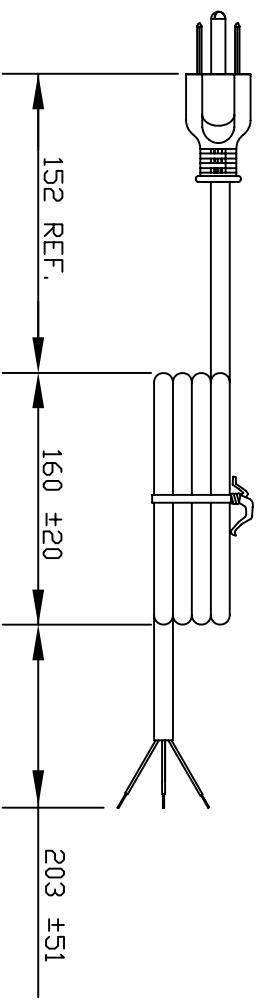

VOLEX RESERVES THE RIGHT TO ALTER NON-CRITICAL DIMENSIONS WITHOUT NOTICE.

PACKAGING: FOLD & TIE

- NOTES:
- 1) CORDAGE: 18/3 SJT, 60°C, BLACK
 - 2) APPROVALS: (UL) (ETL)
 - 3) RATING: 10 AMP/125 VOLTS
 - 4) FLAME RATING: FT2
 - 5) PACKAGING: 100 PIECES/CARTON
 - 6) ALL DIMENSIONS IN MILLIMETERS.

MATERIAL:
PLUG: PVC, BLACK
JACKET: PVC, BLACK

FINISH:
JACKET: SMOOTH

CUD

FORM IN71-07 REV.A

- Indianapolis, IN
- Conover, N.C.
- Freemont, CA
- Aguascalientes, MX
- Tijuana, Mexico
- Hermosillo, MX
- Clinton, AR
- Kanata, Canada

SCALE:	ECD:	ITEM DESCRIPTION
NDT TO SCALE	N/A	CORSET - NORTH AMERICAN POWER SUPPLY CORD (6')
TOLERANCE UNLESS OTHERWISE SPECIFIED	APPROVED	DRAWN BY
.XXX ± .005	MAF	PAR
.XX ± .02	PART NO.	DATE:
.X ± .03	17506A 10 B1	06/02/05
FRACT. ± 1/32		
ANGULAR ± 1/2°		