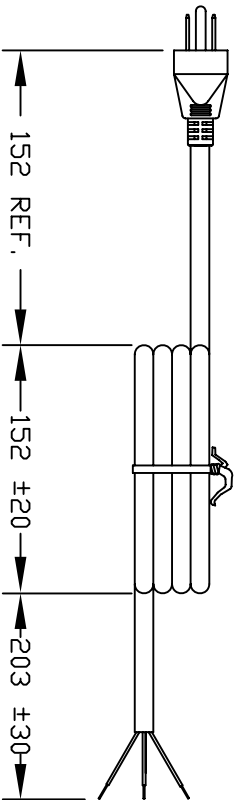

VOLEX RESERVES THE RIGHT TO ALTER NON-CRITICAL DIMENSIONS WITHOUT NOTICE.

PACKAGING: FOLD & TIE

- NOTES:
- 1) CORDAGE: 16/3 SJT, 60°C, BLACK
  - 2) APPROVALS:
  - 3) RATING: 13A/125V
  - 4) PACKAGING: 50 PIECES/CARTON
  - 5) ALL DIMENSIONS IN MILLIMETERS.

REV	DESCRIPTION	DATE
1	C.U.D - NEW RELEASE	9/11/07
2	REVISED TO SHOW CHINA MANUFACTURED CORD	12/6/07

SCALE:	ECD:	ITEM DESCRIPTION
NDT TO SCALE	N/A	POWER CORD - NORTH AMERICAN POWER SUPPLY CORD (6')

TOLERANCE UNLESS OTHERWISE SPECIFIED	APPROVED	DRAWN BY	DATE:
.XXX ± .005 .XX ± .02 .X ± .03 FRACT. ± 1/32 ANGULAR ± 1/2°	STC	STC	9/11/07

SCALE:	ITEM DESCRIPTION	PART NO.
N/A	POWER CORD - NORTH AMERICAN POWER SUPPLY CORD (6')	17507A 10 B1

CUD

FORM IN71-07 REV.A

- Indianapolis, IN
- Conover, N.C.
- Freemont, CA
- Aguascalientes, MX
- Tijuana, Mexico
- Hermosillo, MX
- Clinton, AR
- Kanata, Canada