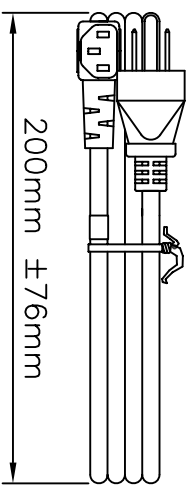

VOLEX RESERVES THE RIGHT TO ALTER NON-CRITICAL DIMENSIONS WITHOUT NOTICE.

PACKAGING: FOLD & TIE

- NOTES:**
- 1) CORDAGE: 16/3 SJT, 60°C, BLACK
 - 2) APPROVALS:
 - 3) RATING: 13 AMP/125 VOLTS
 - 4) PACKAGING: 50 PIECES PER CARTON
 - 5) ALL DIMENSIONS IN MILLIMETERS

1	C.U.D - NEW RELEASE	9/11/07
REV	DESCRIPTION	DATE
SCALE: NDT TO SCALE	ECD: N/A	
TOLERANCE UNLESS OTHERWISE SPECIFIED .XXX ± .005 .XX ± .02 .X ± .03 FRACT. ± 1/32 ANGULAR ± 1/2°	ITEM DESCRIPTION CORDSET - NORTH AMERICAN DETACHABLE POWER SUPPLY CORD(9'10")	APPROVED STC
	DRAWN BY STC	DATE: 9/11/07
	PART NO. 17509 10 B1	