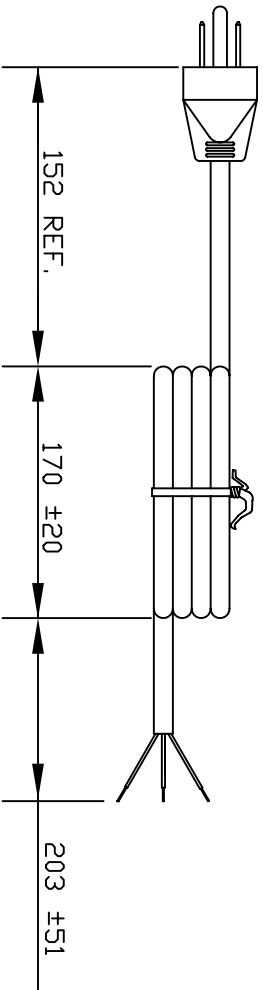

VOLEX RESERVES THE RIGHT TO ALTER NON-CRITICAL DIMENSIONS WITHOUT NOTICE.

PACKAGING: BULK (NO COIL OR HANK)

- NOTES:
- 1) CORDAGE: 14/3 SJT, 60°C, BLACK
 - 2) APPROVALS: (UL) (ETL)
 - 3) RATING: 15 AMP/125 VOLTS
 - 4) FLAME RATING: FT2
 - 5) PACKAGING: 60 PIECES/CARTON
 - 6) ALL DIMENSIONS IN MILLIMETERS.

3	REVISED TO SHOW CHINA MANUFACTURED CORD	8/26/08
2	FORMAT UPDATE	08/18/04
1	C.U.D - NEW RELEASE	06/11/04
REV	DESCRIPTION	DATE

SCALE:	ECD:	ITEM DESCRIPTION
NOT TO SCALE	N/A	CORSET - NORTH AMERICAN POWER SUPPLY CORD (67")

TOLERANCE UNLESS OTHERWISE SPECIFIED:	APPROVED	DRAWN BY	DATE:
.XXX ± .005	STC	STC	3/21/06
.X ± .03			
FRACT. ± 1/32			
ANGULAR ± 1/2°			

CUD

FORM IN71-07 REV.A

<input checked="" type="checkbox"/> Indianapolis, IN <input type="checkbox"/> Conover, N.C. <input type="checkbox"/> Freemont, CA <input type="checkbox"/> Aguascalientes, MX <input type="checkbox"/> Tijuana, Mexico <input type="checkbox"/> Hermosillo, MX <input type="checkbox"/> Clinton, AR <input type="checkbox"/> Kanata, Canada	<p>Proprietary Notice:</p> <p>This document is the property of Volex Incorporated. The information contained herein is not to be disclosed to anyone without the express written consent of Volex Inc.</p>
<p>MATERIAL:</p> <p>PLUG: PVC, BLACK JACKET: PVC, BLACK</p>	<p>FINISH:</p> <p>JACKET: SMOOTH</p>
<p>PART NO. 17516 10 B1</p>	