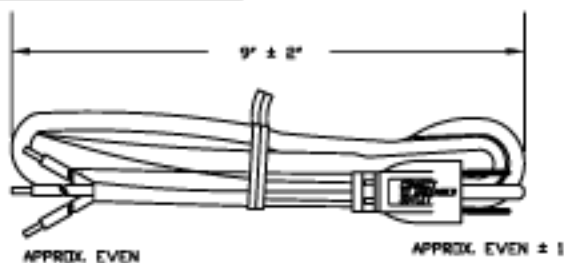

VOLEX

GROUP

Standard Cord Details: 17517 10 B1

Specifications	
Certifications	
Part Number	17517 10 B1
Connector Type	none
Plug Type	5-15P
Category	Plastic
Application	Non-Detachable
Plug Catalog No.	PS204
Connector Catalog No.	
Cable	SJT AWG 14x3
Jacket Color	black
Length in Feet	9'10
Length in Meters	3
Temperature Rating	60 C
Packaging Units Per Carton	H-50,H-25,S-25
Color Coding	International
Nominal OD in Inches	0.38
Nominal OD in Millimeters	9.65

VOLEX RESERVES THE RIGHT TO ALTER NON-CRITICAL DIMENSIONS WITHOUT NOTICE.

PACKAGING: FOLD & TIE

NOTES:

- 1) DRAWING NOT TO SCALE
- 2) ALL DIMENSIONS ARE IN INCH
- 3) CORDAGE: 14/3/SJT/60°C/BL
- 4) APPROVALS: UL/CSA
- 5) RATING: 15 AMP/125 VOLTS
- 6) PACKAGING: 50 PIECES/CARTON

MATERIAL:
PLUG: PVC
JACKET: PVC

FINISH:
JACKET: SMOOTH

SCALE:
NOT TO SCALE

ECD
N/A

ITEM DESCRIPTION
14/3/SJT

TOLERANCE UNLESS OTHERWISE SPECIFIED
.XXX ± .005
.XX ± .02
.X ± .03
FRACT. ± 1/32
ANGULAR ± 1/2°