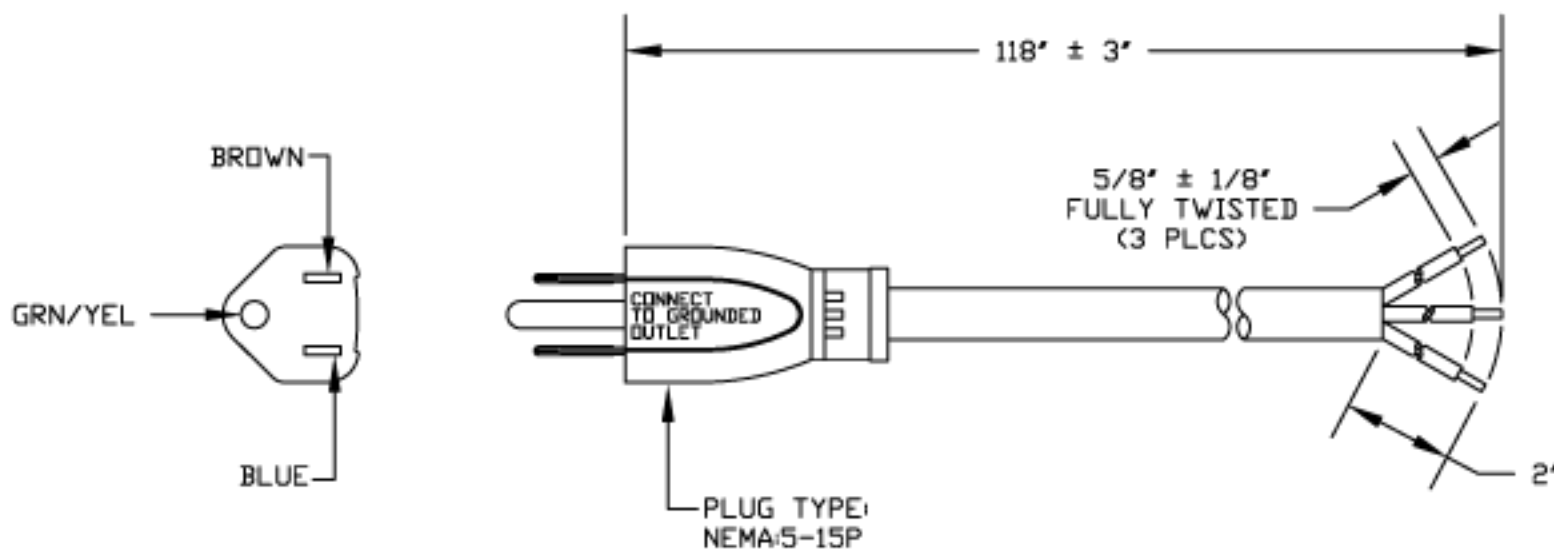

VOLEX

GROUP

Standard Cord Details: 17517 10 B1

Specifications	
Certifications	
Part Number	17517 10 B1
Connector Type	none
Plug Type	5-15P
Category	Plastic
Application	Non-Detachable
Plug Catalog No.	PS204
Connector Catalog No.	
Cable	SJT AWG 14x3
Jacket Color	black
Length in Feet	9'10
Length in Meters	3
Temperature Rating	60 C
Packaging Units Per Carton	H-50,H-25,S-25
Color Coding	International
Nominal OD in Inches	0.38
Nominal OD in Millimeters	9.65

VOLEX RESERVES THE RIGHT TO ALTER NON-CRITICAL DIMENSIONS WITHOUT NOTICE.

PACKAGING: FOLD & TIE

NOTES:

- 1) DRAWING NOT TO SCALE
- 2) ALL DIMENSIONS ARE IN INCH
- 3) CORDAGE: 14/3/SJT/60°C/BL
- 4) APPROVALS: UL/CSA
- 5) RATING: 15 AMP/125 VOLTS
- 6) PACKAGING: 50 PIECES/CARTON

MATERIAL:
PLUG: PVC
JACKET: PVC

FINISH:
JACKET: SMOOTH

SCALE:
NOT TO SCALE

ECD
N/A

ITEM DESCRIPTION
14/3/SJT

TOLERANCE UNLESS OTHERWISE SPECIFIED
.XXX ± .005
.XX ± .02
.X ± .03
FRACT. ± 1/32
ANGULAR ± 1/2°