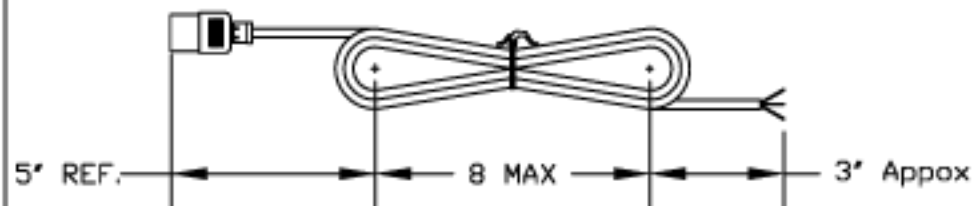

VOLEX RESERVES THE RIGHT TO ALTER NON-CRITICAL DIMENSIONS WITHOUT NOTICE.

PACKAGING: FOLD & TIE

NOTES:

- 1) CORDAGE: 18/3/SJT/60°C/BLACK
- 2) APPROVALS:
- 3) RATING: 10A/125V; 10A/250V
- 4) FLAME RATING: FT2
- 5) CORDAGE O.D.: .315" (REF.)
- 6) PACKAGING: 100 PIECES/CARTON
- 7) ALL DIMENSIONS IN inches.

1	C.U.D - NEW RELEASE	5/9/06
REV	DESCRIPTION	DATE
SCALE: NOT TO SCALE	ECD: N/A	ITEM DESCRIPTION: CORDSET- NORTH AMERICAN WIRE HARNESS
TOLERANCE UNLESS OTHERWISE SPECIFIED .XXX ± .005 .XX ± .02 .X ± .03 FRACT. ± 1/32 ANGULAR ± 1/2°		APPROVED: STC
		DRAWN BY: CLR
		DATE: 12/06/05
		PART NO. 17518 10 B1