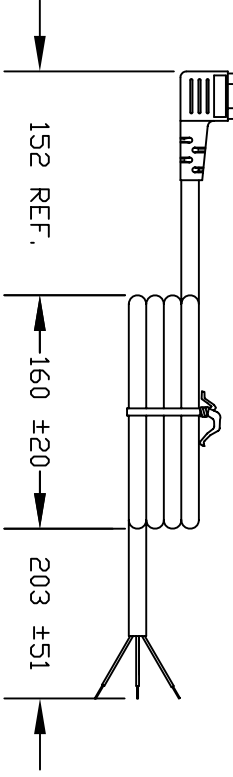

VOLEX RESERVES THE RIGHT TO ALTER NON-CRITICAL DIMENSIONS WITHOUT NOTICE.

**PACKAGING: FOLD & TIE**

**NOTES:**

- 1) CORDAGE: 18/3 SJT, 60°C, BLACK
- 2) APPROVALS: (UL) (ETL)
- 3) RATING: 10 AMP/250 VOLTS
- 4) FLAME RATING: FT2
- 5) PACKAGING: 50 PIECES/CARTON
- 6) ALL DIMENSIONS IN MILLIMETERS.

**FINISH:**  
JACKET: SMOOTH

**SCALE:**  
N/D TO SCALE  
SCALE: N/A

**ITEM DESCRIPTION:**  
CORDSET - NORTH AMERICAN WIRE HARNESS (9'10")

**APPROVED:** STC  
**DRAWN BY:** STC  
**DATE:** 9/17/07

**PART NO.:** 17537 10 B1